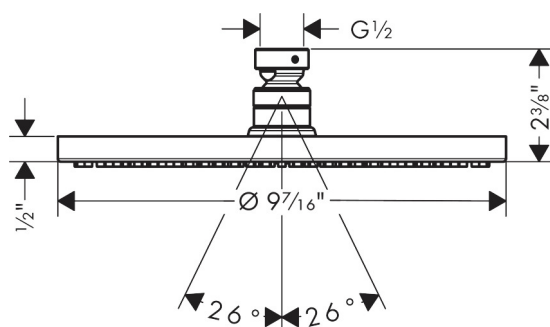

Drawing

Technology

Features

- Spray modes: PowderRain
- Flow: 1.75 GPM (6.6 L/Min)