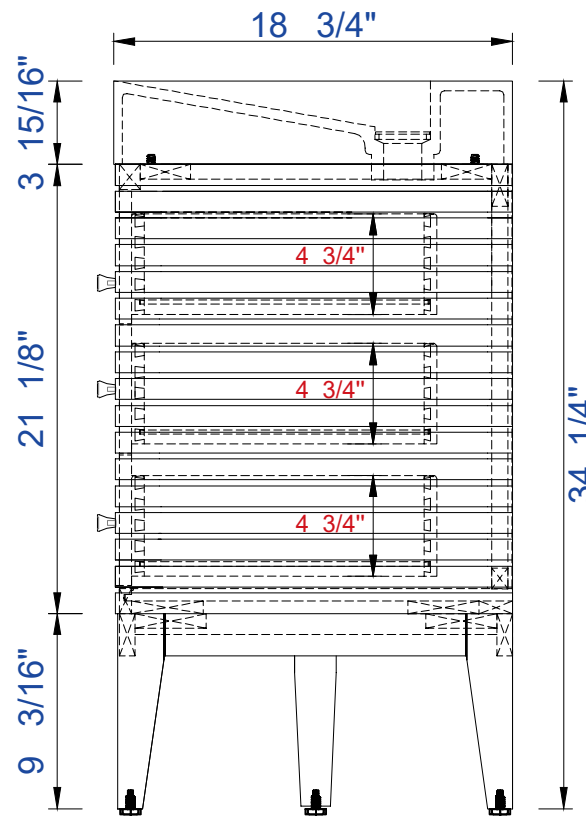

VANITIES™

Linear 72" Cabinet

Diagrams with Dimensions
page 03 of 03

NOTE ONE: Countertop with integrated sink is shown on this cabinet
NOTE TWO: This vanity does not have a Backsplash

1842mm

Item Number:

210-V72-GW
210-V72-WLT
210-V72-WW

JAMES MARTIN

VANITIES™

Linear 1842mm Cabinet

Diagrams with Dimensions
page 01 of 03

NOTE ONE: Countertop with integrated sink is shown on this cabinet
NOTE TWO: This vanity does not have a Backsplash

1842mm

JAMES MARTIN

VANITIES™

Item Number:

210-V72-GW

210-V72-WLT

210-V72-WW

Linear 1842mm Cabinet

Diagrams with Dimensions
page 02 of 03

JAMES MARTIN

VANITIES™

Linear 1842mm Cabinet

Diagrams with Dimensions
page 03 of 03

NOTE ONE: Countertop with integrated sink is shown on this cabinet
NOTE TWO: This vanity does not have a Backsplash