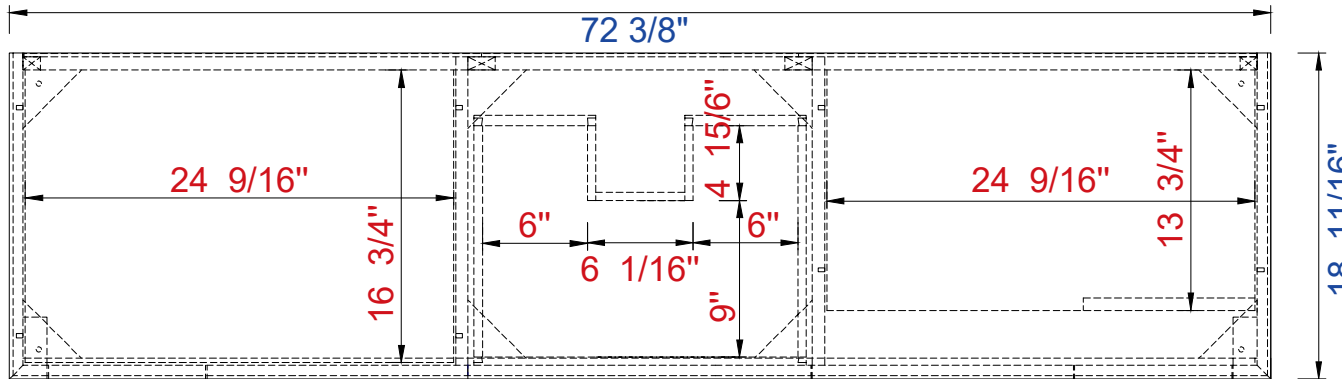

72"

Item Number:

210-V72-GW
210-V72-WLT
210-V72-WW

JAMES MARTIN

VANITIES™

Linear 72" Cabinet

Diagrams with Dimensions
page 02 of 03

Top

JAMES MARTIN

VANITIES™

Linear 1842mm Cabinet

Diagrams with Dimensions
page 01 of 03

NOTE ONE: Countertop with integrated sink is shown on this cabinet
NOTE TWO: This vanity does not have a Backsplash

1842mm

JAMES MARTIN

VANITIES™

Item Number:

210-V72-GW

210-V72-WLT

210-V72-WW

Linear 1842mm Cabinet

Diagrams with Dimensions
page 02 of 03

JAMES MARTIN

VANITIES™

Linear 1842mm Cabinet

Diagrams with Dimensions
page 03 of 03

NOTE ONE: Countertop with integrated sink is shown on this cabinet
NOTE TWO: This vanity does not have a Backsplash