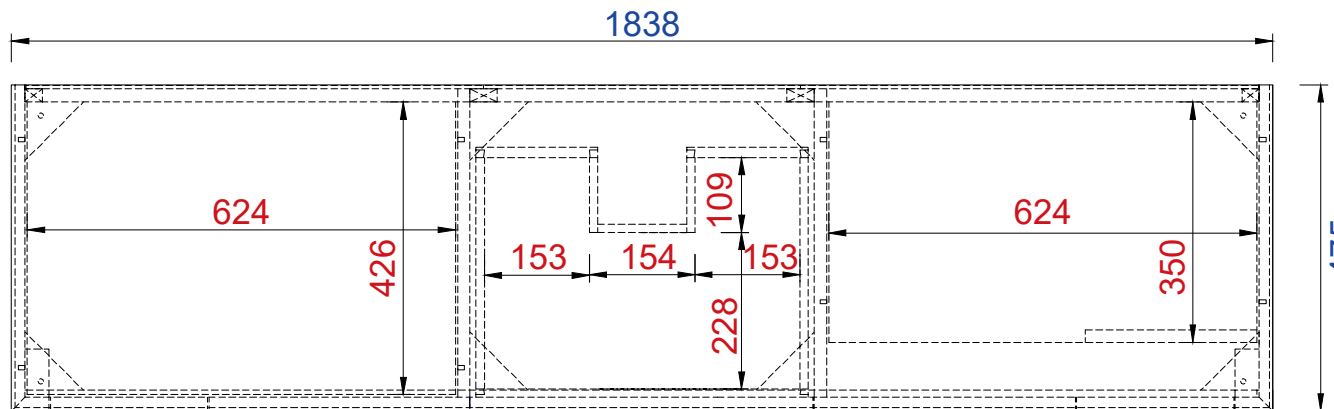

JAMES MARTIN

VANITIES™

Linear 1842mm Cabinet

Diagrams with Dimensions
page 01 of 03

NOTE ONE: Countertop with integrated sink is shown on this cabinet
NOTE TWO: This vanity does not have a Backsplash

1842mm

JAMES MARTIN

VANITIES™

Item Number:

210-V72-GW

210-V72-WLT

210-V72-WW

Linear 1842mm Cabinet

Diagrams with Dimensions
page 02 of 03

Top

Cabinet level 1

Cabinet level 3

NOTE ONE: Countertop with integrated sink is shown on this cabinet.

Version: 201906

1842mm

Item Number:

210-V72-GW
210-V72-WLT
210-V72-WW

JAMES MARTIN

VANITIES™

Linear 1842mm Cabinet

Diagrams with Dimensions
page 03 of 03

NOTE ONE: Countertop with integrated sink is shown on this cabinet
NOTE TWO: This vanity does not have a Backsplash