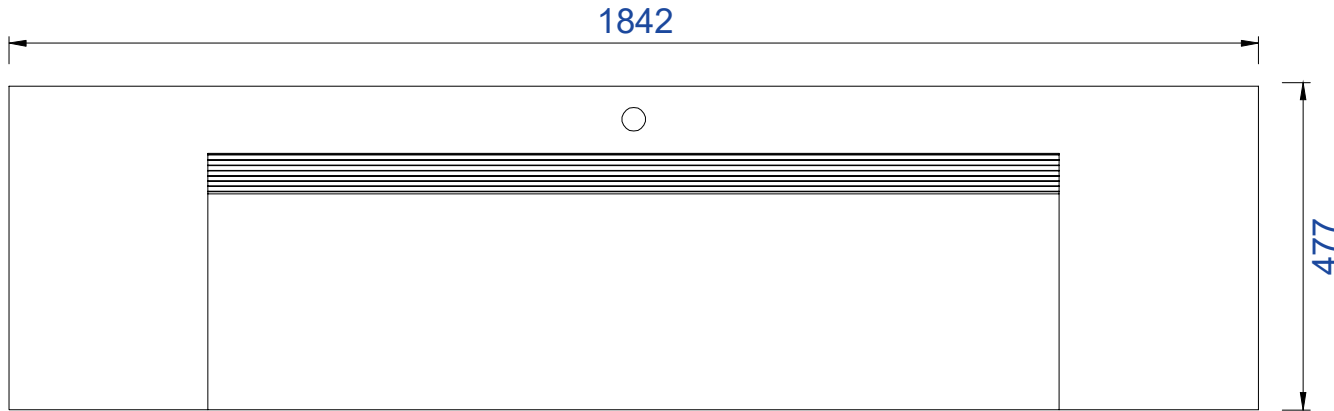

JAMES MARTIN

VANITIES™

Linear 1842mm Cabinet

Diagrams with Dimensions
page 01 of 03

NOTE ONE: Countertop with integrated sink is shown on this cabinet
NOTE TWO: This vanity does not have a Backsplash

1842mm

JAMES MARTIN

VANITIES™

Item Number:

210-V72-GW

210-V72-WLT

210-V72-WW

Linear 1842mm Cabinet

Diagrams with Dimensions
page 02 of 03

Top

Cabinet level 1

Cabinet level 3

NOTE ONE: Countertop with integrated sink is shown on this cabinet.

Version: 201906

1842mm

Item Number:

210-V72-GW
210-V72-WLT
210-V72-WW

JAMES MARTIN

VANITIES™

Linear 1842mm Cabinet

Diagrams with Dimensions
page 03 of 03

NOTE ONE: Countertop with integrated sink is shown on this cabinet
NOTE TWO: This vanity does not have a Backsplash