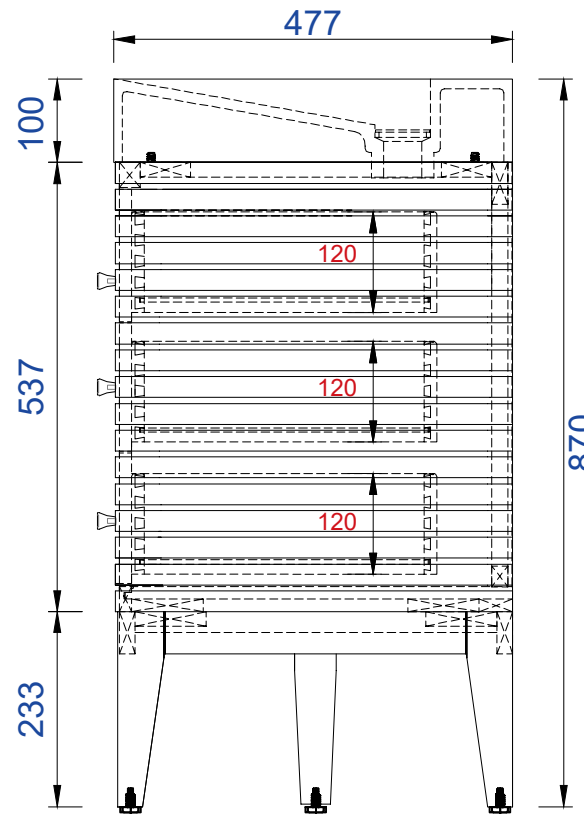

JAMES MARTIN

VANITIES™

Linear 1842mm Cabinet

Diagrams with Dimensions
page 01 of 03

NOTE ONE: Countertop with integrated sink is shown on this cabinet
NOTE TWO: This vanity does not have a Backsplash

1842mm

JAMES MARTIN

VANITIES™

Item Number:

210-V72-GW

210-V72-WLT

210-V72-WW

Linear 1842mm Cabinet

Diagrams with Dimensions
page 02 of 03

Top

Cabinet level 1

Cabinet level 3

NOTE ONE: Countertop with integrated sink is shown on this cabinet.

Version: 201906

1842mm

Item Number:

210-V72-GW
210-V72-WLT
210-V72-WW

JAMES MARTIN

VANITIES™

Linear 1842mm Cabinet

Diagrams with Dimensions
page 03 of 03

NOTE ONE: Countertop with integrated sink is shown on this cabinet
NOTE TWO: This vanity does not have a Backsplash