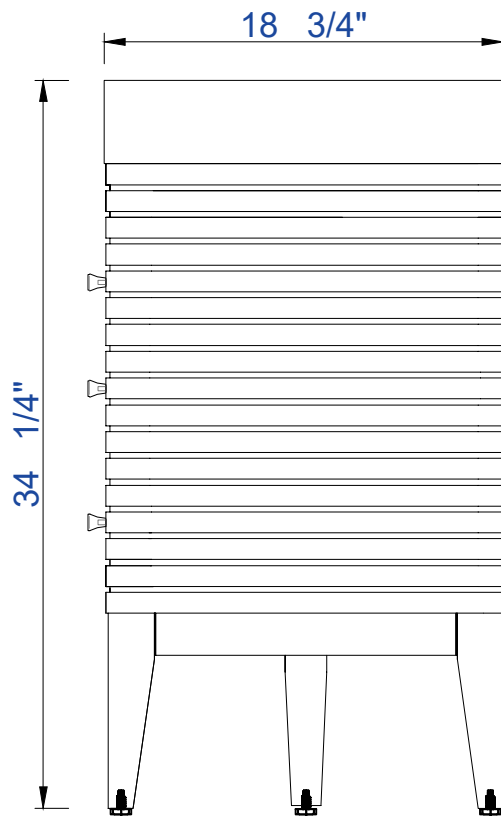

VANITIES™

Linear 72" Cabinet

Diagrams with Dimensions
page 03 of 03

NOTE ONE: Countertop with integrated sink is shown on this cabinet
NOTE TWO: This vanity does not have a Backsplash

1842mm

Item Number:

210-V72-GW
210-V72-WLT
210-V72-WW

JAMES MARTIN

VANITIES™

Linear 1842mm Cabinet

Diagrams with Dimensions
page 01 of 03

NOTE ONE: Countertop with integrated sink is shown on this cabinet
NOTE TWO: This vanity does not have a Backsplash

1842mm

JAMES MARTIN

VANITIES™

Item Number:

210-V72-GW

210-V72-WLT

210-V72-WW

Linear 1842mm Cabinet

Diagrams with Dimensions
page 02 of 03

JAMES MARTIN

VANITIES™

Linear 1842mm Cabinet

Diagrams with Dimensions
page 03 of 03

NOTE ONE: Countertop with integrated sink is shown on this cabinet
NOTE TWO: This vanity does not have a Backsplash