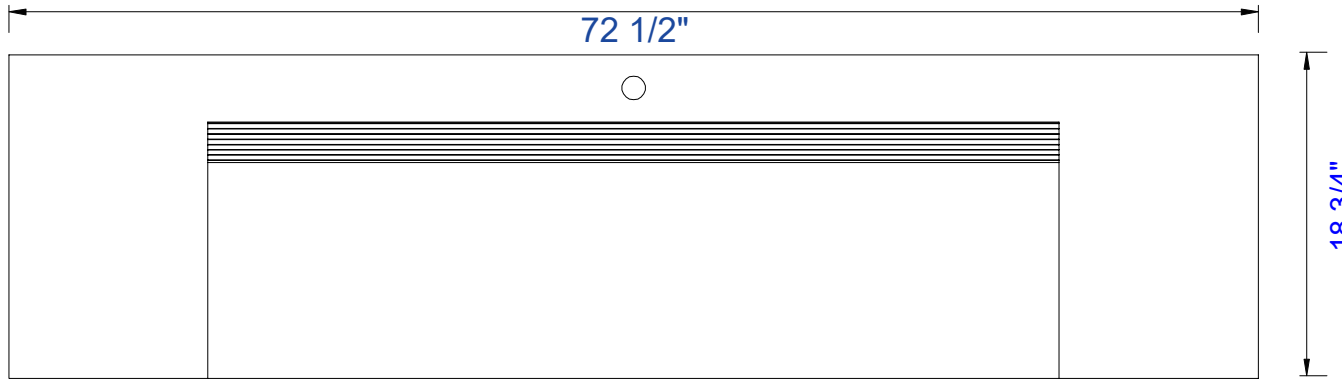

72"

Item Number:

210-V72-GW
210-V72-WLT
210-V72-WW

JAMES MARTIN

VANITIES™

Linear 72" Cabinet

Diagrams with Dimensions
page 01 of 03

NOTE ONE: Countertop with integrated sink is shown on this cabinet
NOTE TWO: This vanity does not have a Backsplash

72"

Item Number:

210-V72-GW
210-V72-WLT
210-V72-WW

JAMES MARTIN

VANITIES™

Linear 72" Cabinet

Diagrams with Dimensions
page 02 of 03

Top

Cabinet level 1

Cabinet level 3

NOTE ONE: Countertop with integrated sink is shown on this cabinet.

Version: 201906

72"

Item Number:

210-V72-GW
210-V72-WLT
210-V72-WW

JAMES MARTIN

JAMES MARTIN

VANITIES™

Linear 1842mm Cabinet

Diagrams with Dimensions
page 01 of 03

NOTE ONE: Countertop with integrated sink is shown on this cabinet
NOTE TWO: This vanity does not have a Backsplash

1842mm