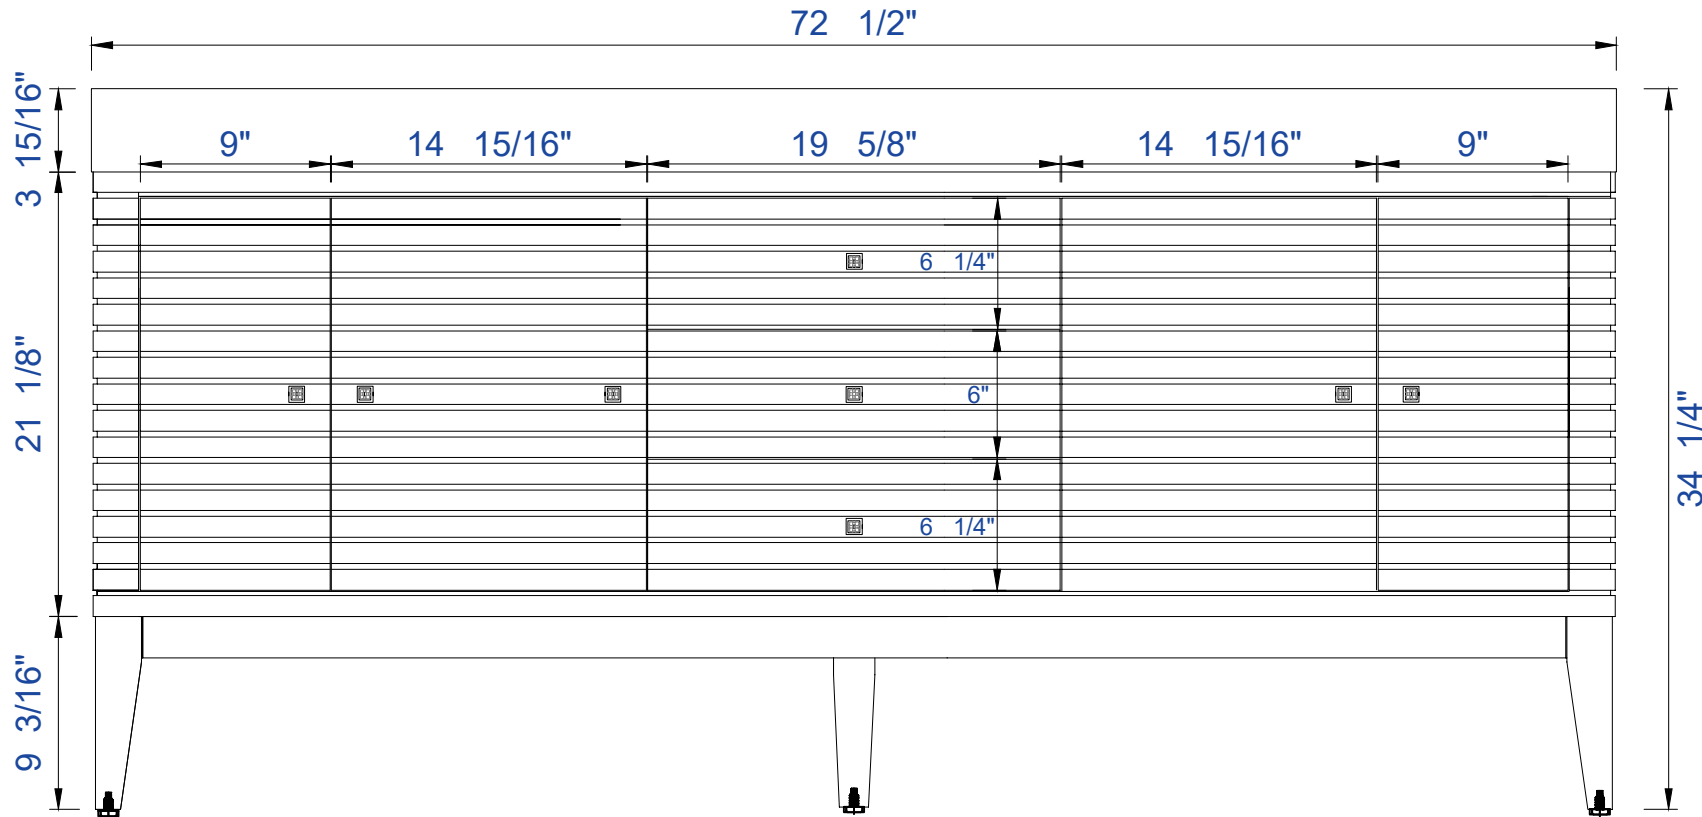

72"

Item Number:

210-V72-GW
210-V72-WLT
210-V72-WW

JAMES MARTIN

VANITIES™

Linear 72" Cabinet

Diagrams with Dimensions
page 01 of 03

NOTE ONE: Countertop with integrated sink is shown on this cabinet
NOTE TWO: This vanity does not have a Backsplash

72"

Item Number:

210-V72-GW
210-V72-WLT
210-V72-WW

JAMES MARTIN

VANITIES™

Linear 72" Cabinet

Diagrams with Dimensions
page 02 of 03

Top

JAMES MARTIN

VANITIES™

Linear 1842mm Cabinet

Diagrams with Dimensions
page 01 of 03

NOTE ONE: Countertop with integrated sink is shown on this cabinet
NOTE TWO: This vanity does not have a Backsplash

1842mm

JAMES MARTIN

VANITIES™

Item Number:

210-V72-GW

210-V72-WLT

210-V72-WW

Linear 1842mm Cabinet

Diagrams with Dimensions
page 02 of 03