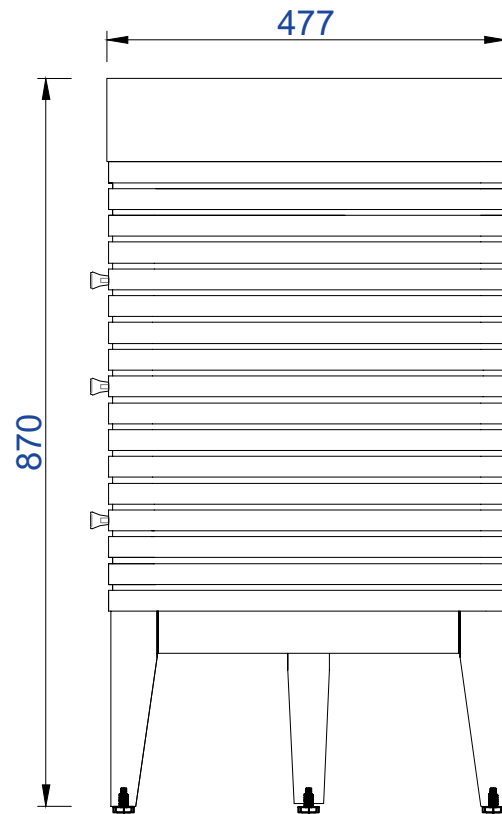

JAMES MARTIN

VANITIES™

Linear 1842mm Cabinet

Diagrams with Dimensions
page 01 of 03

NOTE ONE: Countertop with integrated sink is shown on this cabinet
NOTE TWO: This vanity does not have a Backsplash

1842mm

JAMES MARTIN

VANITIES™

Item Number:

210-V72-GW

210-V72-WLT

210-V72-WW

Linear 1842mm Cabinet

Diagrams with Dimensions
page 02 of 03

Top

Cabinet level 1

Cabinet level 3

NOTE ONE: Countertop with integrated sink is shown on this cabinet.

Version: 201906

1842mm

Item Number:

210-V72-GW
210-V72-WLT
210-V72-WW

JAMES MARTIN

VANITIES™

Linear 1842mm Cabinet

Diagrams with Dimensions
page 03 of 03

NOTE ONE: Countertop with integrated sink is shown on this cabinet
NOTE TWO: This vanity does not have a Backsplash