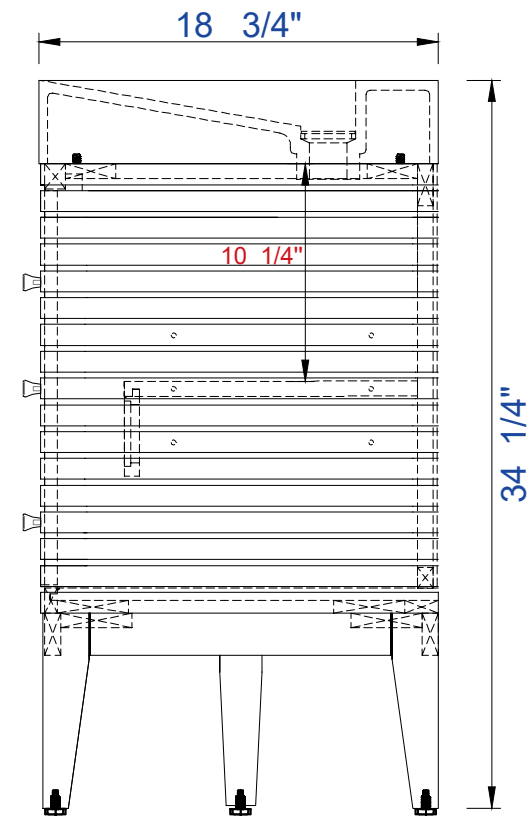

VANITIES™

Linear 72" Cabinet

Diagrams with Dimensions
page 03 of 03

NOTE ONE: Countertop with integrated sink is shown on this cabinet
NOTE TWO: This vanity does not have a Backsplash

1842mm

Item Number:

210-V72-GW
210-V72-WLT
210-V72-WW

JAMES MARTIN

VANITIES™

Linear 1842mm Cabinet

Diagrams with Dimensions
page 01 of 03

NOTE ONE: Countertop with integrated sink is shown on this cabinet
NOTE TWO: This vanity does not have a Backsplash

1842mm

JAMES MARTIN

VANITIES™

Item Number:

210-V72-GW

210-V72-WLT

210-V72-WW

Linear 1842mm Cabinet

Diagrams with Dimensions
page 02 of 03

JAMES MARTIN

VANITIES™

Linear 1842mm Cabinet

Diagrams with Dimensions
page 03 of 03

NOTE ONE: Countertop with integrated sink is shown on this cabinet
NOTE TWO: This vanity does not have a Backsplash