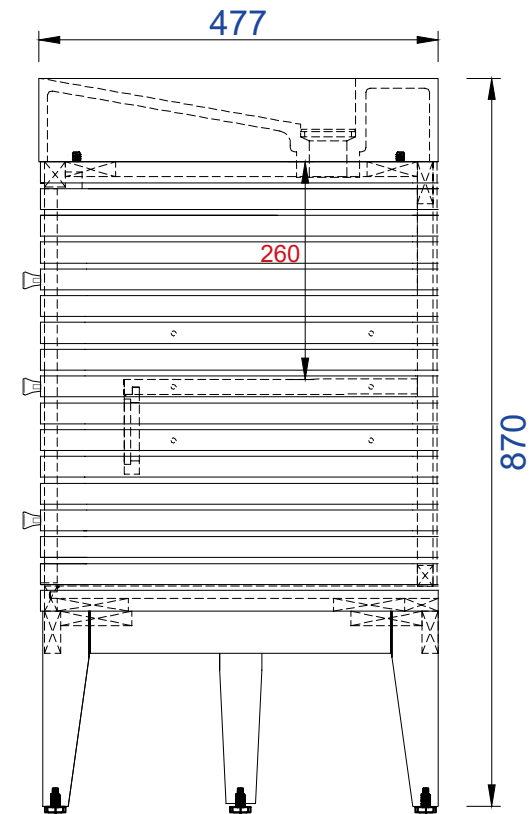

JAMES MARTIN

VANITIES™

Linear 1842mm Cabinet

Diagrams with Dimensions
page 01 of 03

NOTE ONE: Countertop with integrated sink is shown on this cabinet
NOTE TWO: This vanity does not have a Backsplash

1842mm

JAMES MARTIN

VANITIES™

Item Number:

210-V72-GW

210-V72-WLT

210-V72-WW

Linear 1842mm Cabinet

Diagrams with Dimensions
page 02 of 03

Top

Cabinet level 1

Cabinet level 3

NOTE ONE: Countertop with integrated sink is shown on this cabinet.

Version: 201906

1842mm

Item Number:

210-V72-GW
210-V72-WLT
210-V72-WW

JAMES MARTIN

VANITIES™

Linear 1842mm Cabinet

Diagrams with Dimensions
page 03 of 03

NOTE ONE: Countertop with integrated sink is shown on this cabinet
NOTE TWO: This vanity does not have a Backsplash