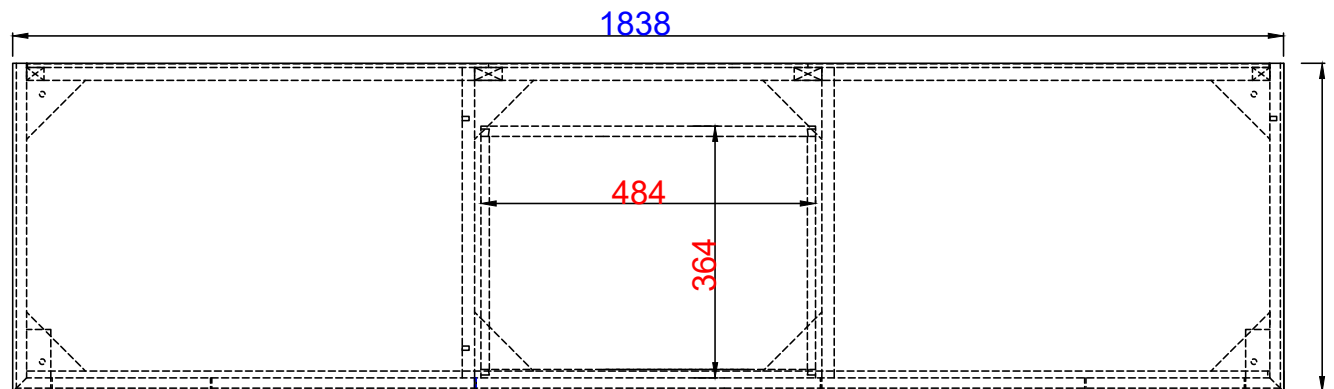

JAMES MARTIN

VANITIES™

Linear 1842mm Cabinet

Diagrams with Dimensions
page 01 of 03

NOTE ONE: Countertop with integrated sink is shown on this cabinet
NOTE TWO: This vanity does not have a Backsplash

1842mm

JAMES MARTIN

VANITIES™

Item Number:

210-V72-GW

210-V72-WLT

210-V72-WW

Linear 1842mm Cabinet

Diagrams with Dimensions
page 02 of 03

Top

Cabinet level 1

Cabinet level 3

NOTE ONE: Countertop with integrated sink is shown on this cabinet.

Version: 201906

1842mm

Item Number:

210-V72-GW
210-V72-WLT
210-V72-WW

JAMES MARTIN

VANITIES™

Linear 1842mm Cabinet

Diagrams with Dimensions
page 03 of 03

NOTE ONE: Countertop with integrated sink is shown on this cabinet
NOTE TWO: This vanity does not have a Backsplash