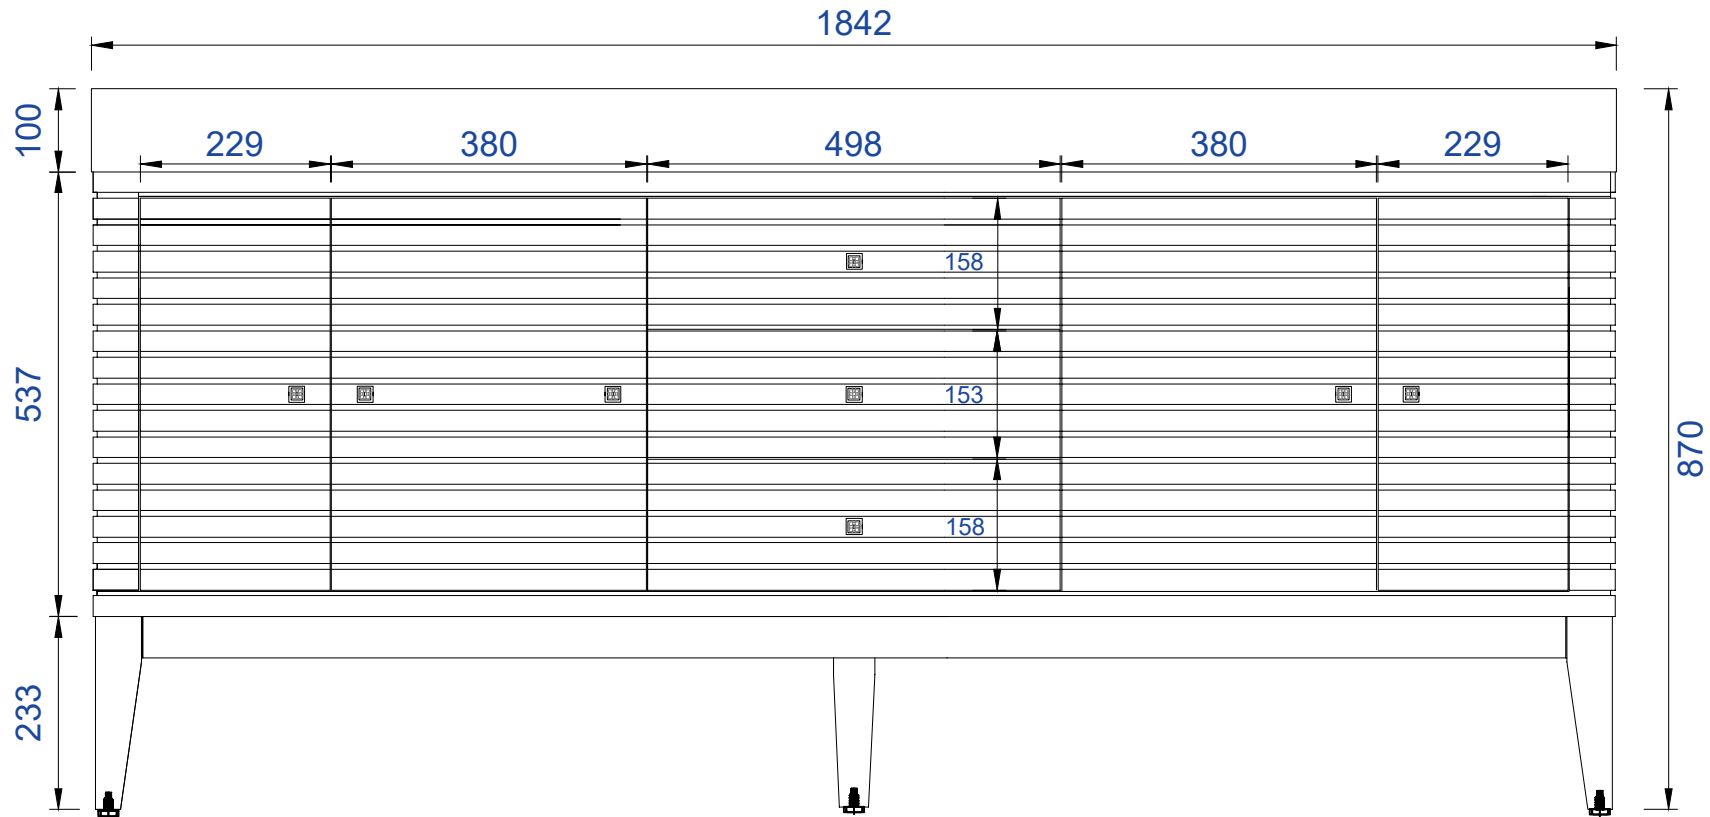

VANITIES™

Linear 72" Cabinet

Diagrams with Dimensions
page 03 of 03

NOTE ONE: Countertop with integrated sink is shown on this cabinet
NOTE TWO: This vanity does not have a Backsplash

1842mm

Item Number:

210-V72-GW
210-V72-WLT
210-V72-WW

JAMES MARTIN

VANITIES™

Linear 1842mm Cabinet

Diagrams with Dimensions
page 01 of 03

NOTE ONE: Countertop with integrated sink is shown on this cabinet
NOTE TWO: This vanity does not have a Backsplash

1842mm

JAMES MARTIN

VANITIES™

Item Number:

210-V72-GW

210-V72-WLT

210-V72-WW

Linear 1842mm Cabinet

Diagrams with Dimensions
page 02 of 03

JAMES MARTIN

VANITIES™

Linear 1842mm Cabinet

Diagrams with Dimensions
page 03 of 03

NOTE ONE: Countertop with integrated sink is shown on this cabinet
NOTE TWO: This vanity does not have a Backsplash