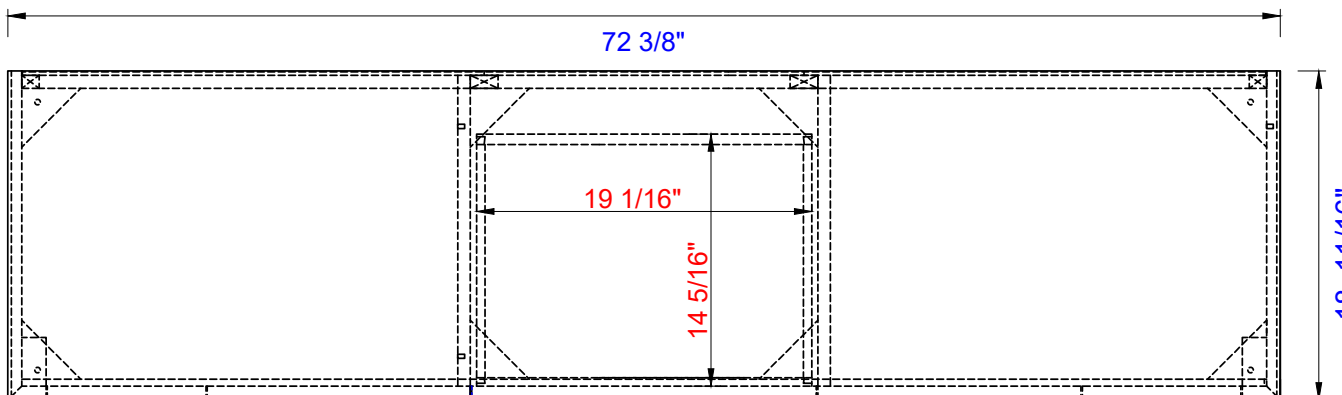

72"

Item Number:

210-V72-GW
210-V72-WLT
210-V72-WW

JAMES MARTIN

VANITIES™

Linear 72" Cabinet

Diagrams with Dimensions
page 01 of 03

NOTE ONE: Countertop with integrated sink is shown on this cabinet
NOTE TWO: This vanity does not have a Backsplash

72"

Item Number:

210-V72-GW
210-V72-WLT
210-V72-WW

JAMES MARTIN

VANITIES™

Linear 72" Cabinet

Diagrams with Dimensions
page 02 of 03

Top

Cabinet level 1

Cabinet level 3

NOTE ONE: Countertop with integrated sink is shown on this cabinet.

Version: 201906

72"

Item Number:

210-V72-GW
210-V72-WLT
210-V72-WW

JAMES MARTIN

JAMES MARTIN

VANITIES™

Linear 1842mm Cabinet

Diagrams with Dimensions
page 01 of 03

NOTE ONE: Countertop with integrated sink is shown on this cabinet
NOTE TWO: This vanity does not have a Backsplash

1842mm