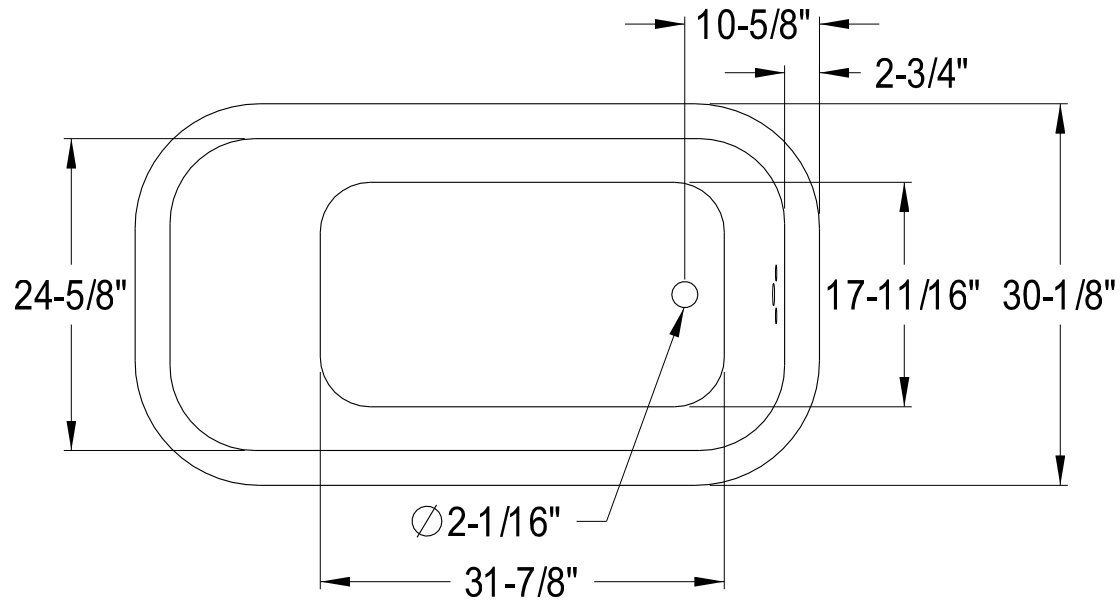

KCT3D543019C1,8

54" Cast Iron Bathtub Combo

CC38T1,CC37T2,5,8

Wall Mount Clawfoot Tub Filler