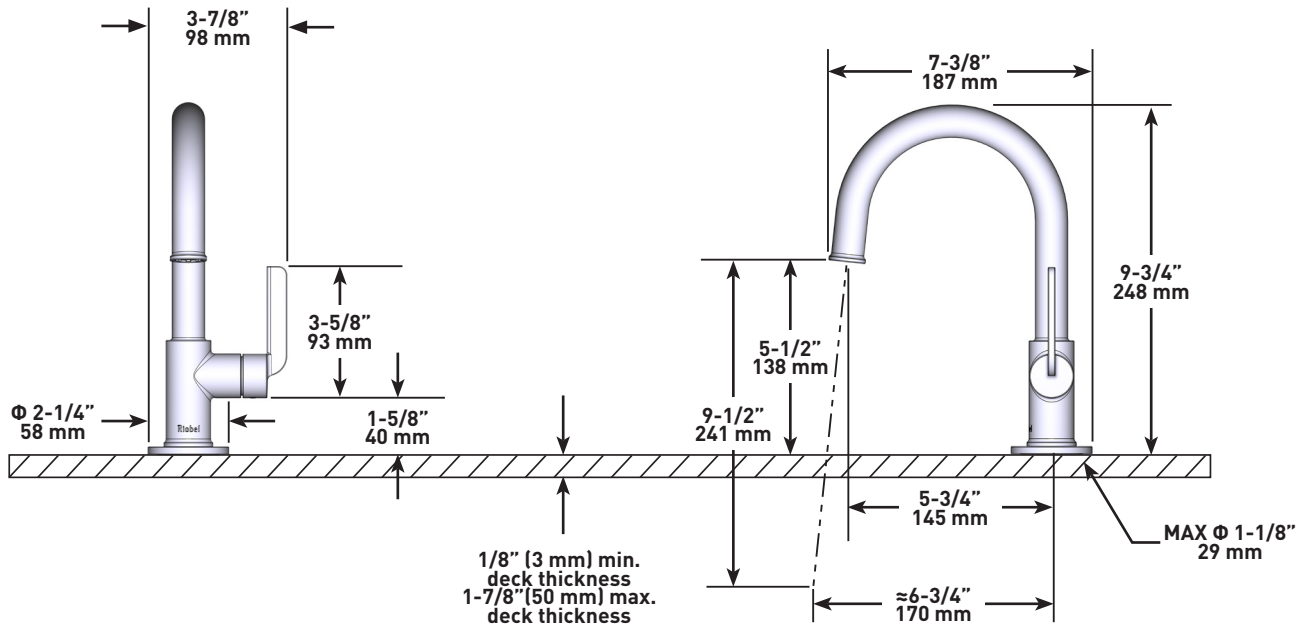

For warranty or additional information, contact:

U.S.A.
houseofrohl.com/support
1-800-777-9762

QUEBEC / MARITIMES / WESTERN CANADA
QUÉBEC / MARITIMES / OUEST CANADIEN
QUEBEC / MARITIMOS / CANADA OCCIDENTAL
houseofrohl.ca/support
1-866-473-8442

ONTARIO
houseofrohl.ca/support
1-800-287-5354