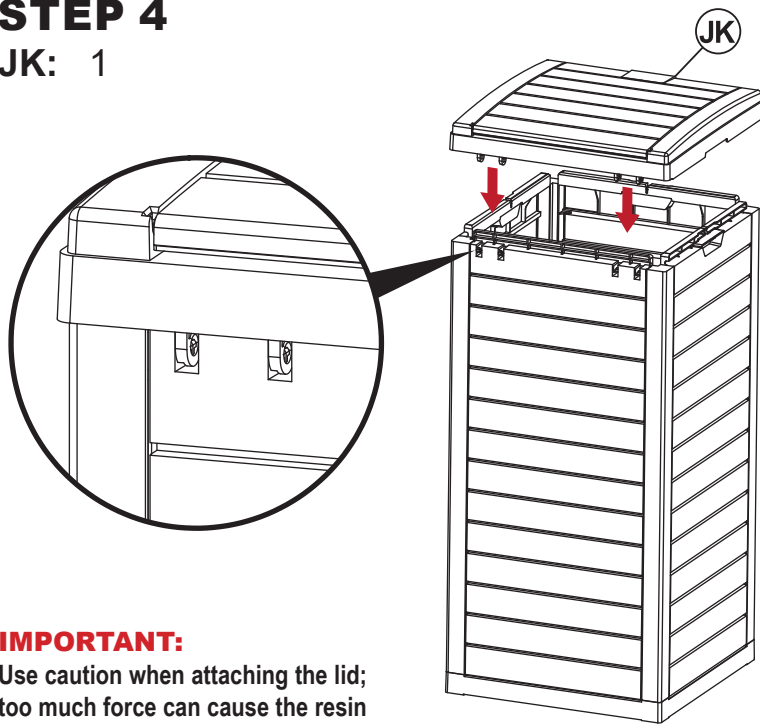

## STEP 2

AG: 1

**IMPORTANT:** Ensure the handle on the side panels is installed on the same side as the front and back panels.

Firmly and evenly press the remaining Side Panel (AG) onto the front and back panels, as shown.

### STEP 3

D: 1

Firmly and evenly press Bottom Panel (D) onto the bottom of the panels.

### STEP 4

JK: 1

**IMPORTANT:**

Use caution when attaching the lid; too much force can cause the resin to crack.

Firmly but carefully press the tabs on Lid (JK) into the grooves on the back panel until they snap in place.