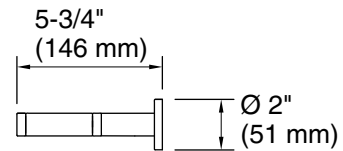

Composed® 24" Double Towel Bar K-73144

Features

- Double bar provides additional storage in bathroom space
- Coordinates with faucets and accessories in the Composed collection

Material

- Premium metal construction for durability and reliability
- KOHLER finishes resist corrosion and tarnishing

Technical Information

All product dimensions are nominal.

Material: Zinc, Brass

Notes

Install this product according to the installation instructions.