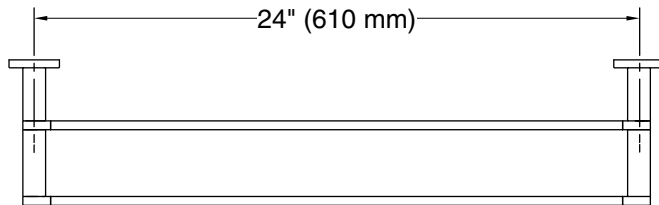

Composed® 24" Double Towel Bar K-73144

Features

- Double bar provides additional storage in bathroom space
- Coordinates with faucets and accessories in the Composed collection

Material

- Premium metal construction for durability and reliability
- KOHLER finishes resist corrosion and tarnishing

Technical Information

All product dimensions are nominal.

Material: Zinc, Brass

Notes

Install this product according to the installation instructions.