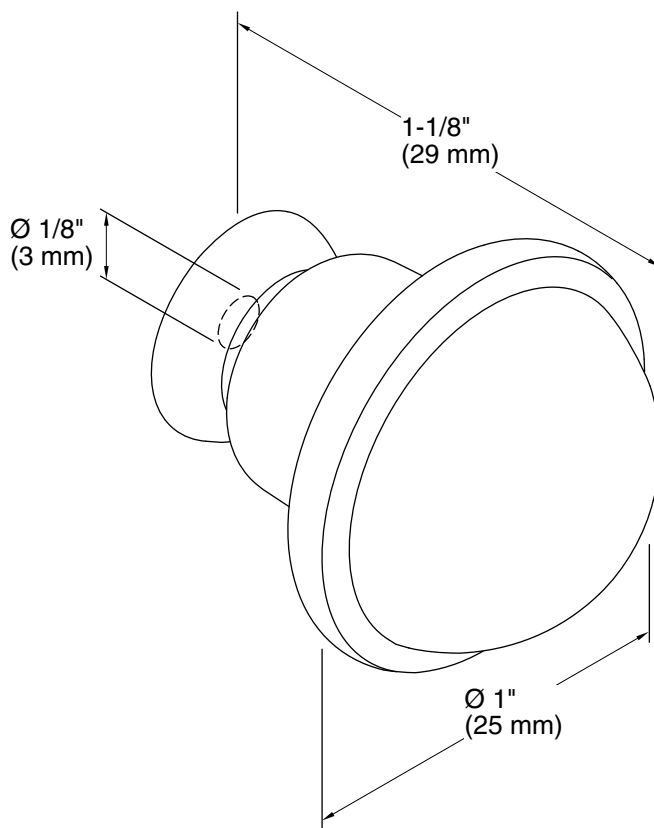

**Damask®**  
Cabinet knob  
**K-99686**

**Features**

- Available in Chrome, Brushed, and Black finishes

**Material**

- Premium metal construction for durability and reliability

**Codes/Standards**

None Applicable

## Technical Information

All product dimensions are nominal.

Material: Metal