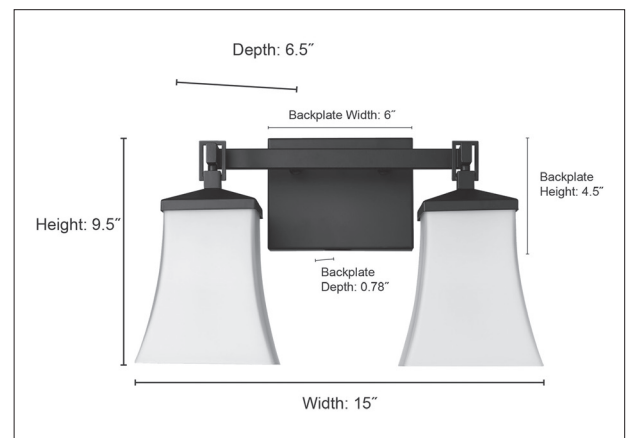

FINISH

MB - Matte Black

DIMENSIONS

Width 15"
Height 9.5"
Depth 6.5"
Backplate Width 6"
Backplate Height 4.5"
Backplate Depth 0.78"
Weight 5.78 lbs

MATERIAL

Metal

GLASS

Glass Opal White

LAMPING

Bulbs 2-Medium
Bulbs Base Medium (E26)
Watts per Bulb 60W
Voltage 120V
Total Wattage 120W
Bulbs Included No

CERTIFICATION

ETL Listed Damp Location

ITEM NUMBER

SKU's 10202 MB

10202 MB

Millennium Lighting
105 Declaration Drive
McDonough, GA 30253
www.millenniumlighting.com