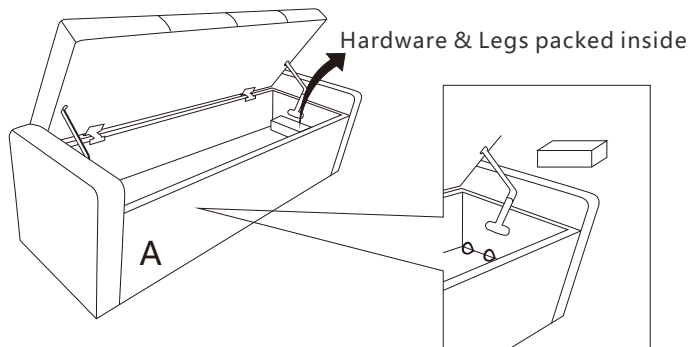

MADELEINE STORAGE BENCH ASSEMBLY INSTRUCTIONS

PARTS PACKING CONFIGURATIONS

A. STORAGE BENCH

1 PC

B. LEG

4 PCS

A

B

HARDWARE PACKED IN CARTON

NO	DESCRIPTION	IMAGE	QUANTITY
1	ALLEN BOLT(5/16"x2-3/4")		8 PCS
2	FLAT WASHER(5/16")		8 PCS
3	LOCK WASHER(5/16")		8 PCS
4	ALLEN KEY(5/16")		1 PC

STEP 1

STEP 2

FULLY ASSEMBLED

WARNING:

Maximum seating load capacity - 500LBS

Storage load capacity - 100LBS

Standing or jumping on this product may result in damage or injury.

Do not allow children to play on or in this product.