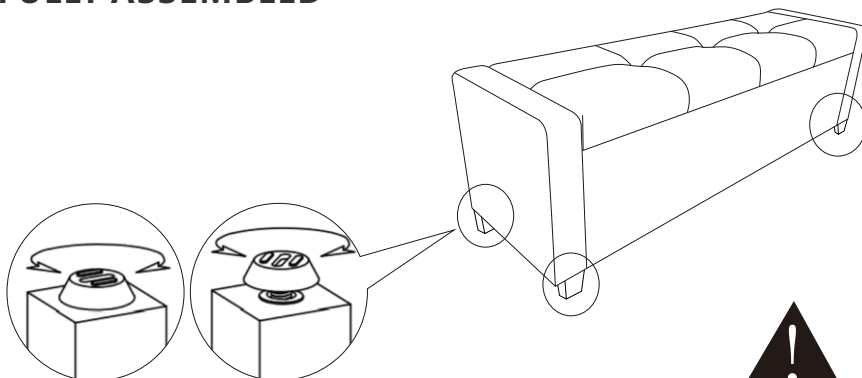

FULLY ASSEMBLED

WARNING:

Maximum seating load capacity - 500LBS

Storage load capacity - 100LBS

Standing or jumping on this product may result in damage or injury.

Do not allow children to play on or in this product.