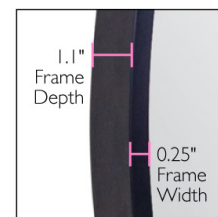

Maeve Metal Framed Wall Mirror 36" x 24"

Black

SPECIFICATIONS

MATERIAL CONSTRUCTION:	Glass	FACE FRAME MATERIAL:	Aluminum
ASSEMBLY REQUIRED:	No	SIDES MATERIAL:	Aluminum
TOOLS NEEDED FOR INSTALLATION:	Screws, Screwdriver	BOTTOM MATERIAL:	Aluminum
ASSEMBLED DIMENSIONS:	36" H x 24" L x 1.1" D	BACK PANEL MATERIAL:	MDF
WEIGHT:	14.87 lbs.	BACK BRACE MATERIAL:	N/A
NUMBER OF DOORS:	0	GLASS STYLE:	Flat Panel
DOOR MATERIAL:	N/A	LIGHTED:	No
NUMBER OF SHELVES:	N/A	POWER SOURCE:	N/A
ADJUSTABLE SHELVES:	N/A	MOUNTING HARDWARE INCLUDED:	Yes
SHELF MAX WEIGHT CAPACITY:	N/A	MOUNTING TYPE:	Wall Mount
SHELF WIDTH:	N/A	QTY OF LAMPS:	N/A
SHELF THICKNESS:	N/A		
SHELF MATERIAL:	N/A		