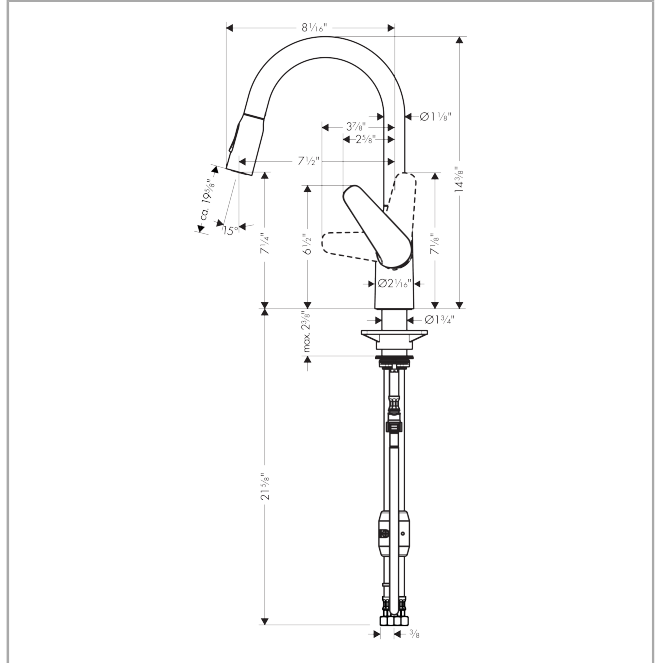

**Focus N**  
**Prep Kitchen Faucet, 2-Spray Pull-Down, 1.75 GPM**  
 Finishes : **steel optic**    Part no. : **71801801**

**Description**

**Features**

- Swivel range 360°
- Laminar and needle spray
- Toggle spray diverter
- MagFit magnetic sprayhead docking
- Single-hole installation
- Flow: 1.75 GPM (6.6 L/Min)
- Ceramic cartridge
- 3/8" hoses
- Integrated double backflow prevention

**Item details**

List Price \$ 546.00

**Technology**

**Compliance**

**Product image**

**Scale drawing**

**Focus N**  
**Prep Kitchen Faucet, 2-Spray Pull-Down, 1.75 GPM**  
 Finishes : **steel optic**    Part no. : **71801801**

## Focus N

Prep Kitchen Faucet, 2-Spray Pull-Down, 1.75 GPM

Finishes : **steel optic** Part no. : **71801801**

### Spare parts list

Year of production: >04/19

Pos.	Description	Part no.	Price	PU
1	O-ring 11x2	98127000	-	1
2	O-Ring 32x2	98193000	-	1
3	filter	97735000	-	1
4	handle	93344800	-	1
5	O-ring 21x2,5	98211000	-	1
6	O-ring 36x2	98156000	-	1
7	screw cover	96338000	-	1
8	set of lever collars	98365000	-	1
9	flange	97406800	-	1
10	cartridge, assy	92730000	-	1
11	nut	93346000	-	1
12	non return valve	93218000	-	1
13	locking screw for handle	95140000	-	1
14	spray former	93342000	-	1
15	seal	95008000	-	1
16	O-ring 30x1,5	98433000	-	1
17	O-ring 38x2	98396000	-	1
18	service tool	95910000	-	1
19	O-ring 6,6x1,6	93019000	-	1
20	O-ring 44x2,5	98162000	-	1
21	support	97523000	-	1
22	connection hose 35½" M8x0,75 3/8"	96316001	-	1
23	lever collar	97548000	-	1
24	connection hose 600 mm M10x1	95561000	-	1
25	fixing set (Ø 34)	93253000	-	1
26	hose 1,50 m	95507000	-	1
27	weight	92500000	-	1