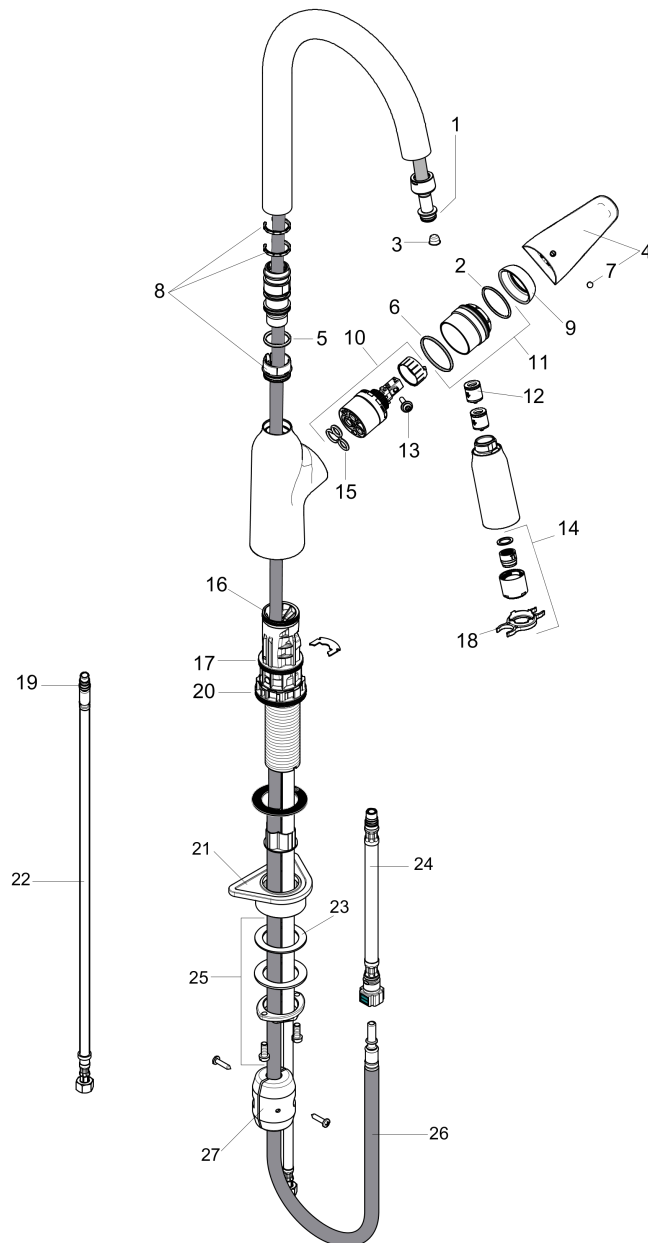

**Focus N**  
**Prep Kitchen Faucet, 2-Spray Pull-Down, 1.75 GPM**  
 Finishes : **steel optic**    Part no. : **71801801**

**Description**

**Features**

- Swivel range 360°
- Laminar and needle spray
- Toggle spray diverter
- MagFit magnetic sprayhead docking
- Single-hole installation
- Flow: 1.75 GPM (6.6 L/Min)
- Ceramic cartridge
- 3/8" hoses
- Integrated double backflow prevention

**Item details**

List Price \$ 546.00

**Technology**

**Compliance**

**Product image**

**Scale drawing**

**Focus N**  
**Prep Kitchen Faucet, 2-Spray Pull-Down, 1.75 GPM**  
 Finishes : **steel optic**    Part no. : **71801801**

## Focus N

Prep Kitchen Faucet, 2-Spray Pull-Down, 1.75 GPM

Finishes : **steel optic** Part no. : **71801801**

### Spare parts list

Year of production: >04/19

Pos.	Description	Part no.	Price	PU
1	O-ring 11x2	98127000	-	1
2	O-Ring 32x2	98193000	-	1
3	filter	97735000	-	1
4	handle	93344800	-	1
5	O-ring 21x2,5	98211000	-	1
6	O-ring 36x2	98156000	-	1
7	screw cover	96338000	-	1
8	set of lever collars	98365000	-	1
9	flange	97406800	-	1
10	cartridge, assy	92730000	-	1
11	nut	93346000	-	1
12	non return valve	93218000	-	1
13	locking screw for handle	95140000	-	1
14	spray former	93342000	-	1
15	seal	95008000	-	1
16	O-ring 30x1,5	98433000	-	1
17	O-ring 38x2	98396000	-	1
18	service tool	95910000	-	1
19	O-ring 6,6x1,6	93019000	-	1
20	O-ring 44x2,5	98162000	-	1
21	support	97523000	-	1
22	connection hose 35½" M8x0,75 3/8"	96316001	-	1
23	lever collar	97548000	-	1
24	connection hose 600 mm M10x1	95561000	-	1
25	fixing set (Ø 34)	93253000	-	1
26	hose 1,50 m	95507000	-	1
27	weight	92500000	-	1