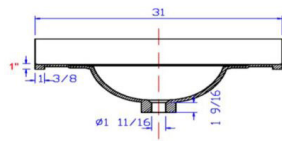

Cultured Marble Single Faucet Hole Vanity Top 31x22
Solid White

| Tolerance | | |
|-----------|-------|-------|
| | + | - |
| Length | 1/16" | 1/4" |
| Width | 1/16" | 1/4" |
| Thickness | 1/16" | 1/16" |

SPECIFICATIONS

| | |
|--------------------------------|-------------------------------|
| MATERIAL: | Cultured Marble |
| TOOLS NEEDED FOR INSTALLATION: | 100% silicone |
| ASSEMBLED DIMENSIONS: | 11.09" H x 31" L x 22" D |
| ASSEMBLED WEIGHT: | 39.78 lbs. |
| FAUCET TYPE: | Lav Single Handle |
| NUMBER OF MOUNTING HOLES: | 1 |
| BOWL MATERIAL: | Cultured Marble |
| BACK SPLASH INCLUDED: | Yes |
| COLOR: | Solid White |
| NUMBER OF BOWLS: | 1 |
| BOWL DIMENSIONS: | 5.63" H x 11.69" W x 17.13" D |
| BOWL SHAPE: | Oval |
| SINK THICKNESS: | 0.98" |
| MOUNTING TYPE: | Integrated |
| OVERFLOW HOLE: | Yes |