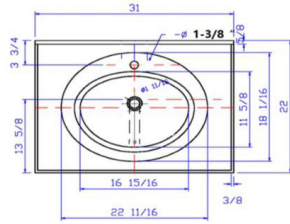

Cultured Marble Single Faucet Hole Vanity Top 31x22
Solid White

| Tolerance | | |
|-----------|-------|-------|
| | + | - |
| Length | 1/16" | 1/4" |
| Width | 1/16" | 1/4" |
| Thickness | 1/16" | 1/16" |

SPECIFICATIONS

| | |
|--------------------------------|-------------------------------|
| MATERIAL: | Cultured Marble |
| TOOLS NEEDED FOR INSTALLATION: | 100% silicone |
| ASSEMBLED DIMENSIONS: | 11.09" H x 31" L x 22" D |
| ASSEMBLED WEIGHT: | 39.78 lbs. |
| FAUCET TYPE: | Lav Single Handle |
| NUMBER OF MOUNTING HOLES: | 1 |
| BOWL MATERIAL: | Cultured Marble |
| BACK SPLASH INCLUDED: | Yes |
| COLOR: | Solid White |
| NUMBER OF BOWLS: | 1 |
| BOWL DIMENSIONS: | 5.63" H x 11.69" W x 17.13" D |
| BOWL SHAPE: | Oval |
| SINK THICKNESS: | 0.98" |
| MOUNTING TYPE: | Integrated |
| OVERFLOW HOLE: | Yes |