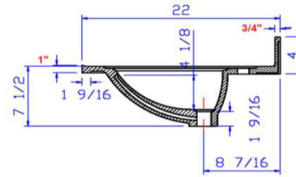

Cultured Marble Single Faucet Hole Vanity Top 31x22
Solid White

| Tolerance | | |
|-----------|-------|-------|
| | + | - |
| Length | 1/16" | 1/4" |
| Width | 1/16" | 1/4" |
| Thickness | 1/16" | 1/16" |

SPECIFICATIONS

| | |
|--------------------------------|-------------------------------|
| MATERIAL: | Cultured Marble |
| TOOLS NEEDED FOR INSTALLATION: | 100% silicone |
| ASSEMBLED DIMENSIONS: | 11.09" H x 31" L x 22" D |
| ASSEMBLED WEIGHT: | 39.78 lbs. |
| FAUCET TYPE: | Lav Single Handle |
| NUMBER OF MOUNTING HOLES: | 1 |
| BOWL MATERIAL: | Cultured Marble |
| BACK SPLASH INCLUDED: | Yes |
| COLOR: | Solid White |
| NUMBER OF BOWLS: | 1 |
| BOWL DIMENSIONS: | 5.63" H x 11.69" W x 17.13" D |
| BOWL SHAPE: | Oval |
| SINK THICKNESS: | 0.98" |
| MOUNTING TYPE: | Integrated |
| OVERFLOW HOLE: | Yes |