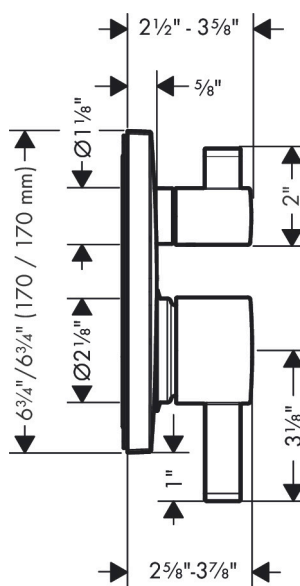

Brand	hansgrohe
Art. Name	Ecostat Pressure Balance Trim S Square with Diverter
Art. Nr.	15862821
Surface	brushed nickel
Pos.	1

Product Picture

Drawing

Features

- Outlets may be operated simultaneously
- Flow: 4.5 GPM (17 L/Min)
- Temperature and on/off control for 2 outlets