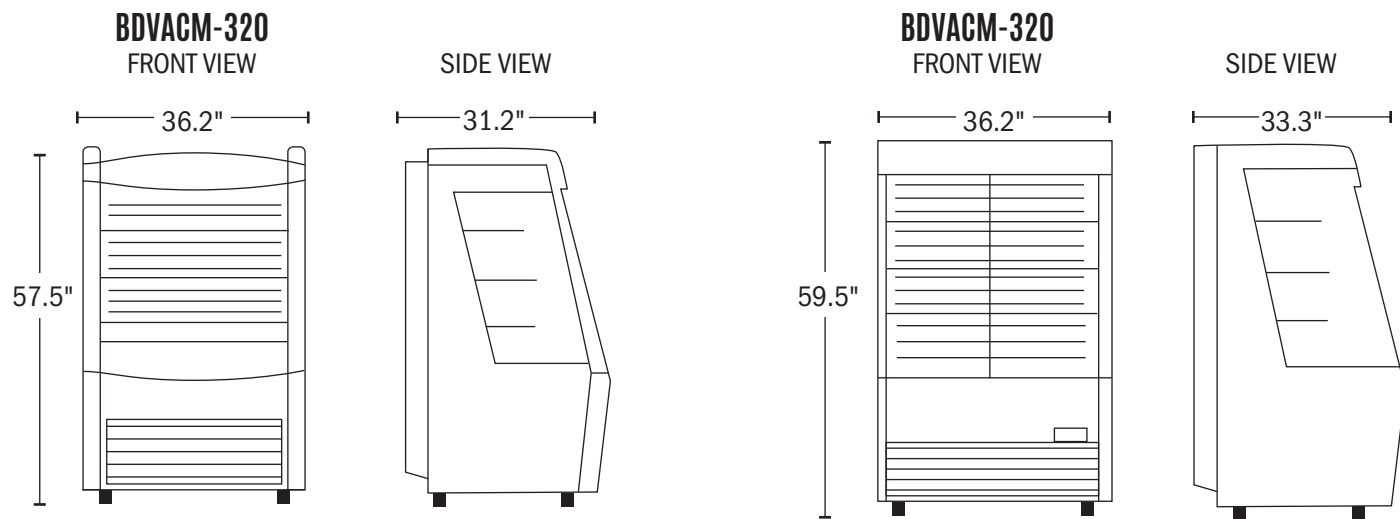

BLACK◆DIAMOND

Vertical Air Curtain Merchandisers

by Admiral Craft

REFRIGERATION SYSTEM

- Eco-friendly R290 refrigerant
- Ventilated cooling system
- Automatic defrost
- Temperature range of 35.6 – 50°F

TEMPERATURE CONTROL

- Digital temperature controller and display makes it easy to adjust and view the internal temperature

CABINET CONSTRUCTION

- Stainless steel construction
- Double-tempered glass

SHELVING

- 3 adjustable shelves
- Stainless steel

MODEL FEATURES

- Night curtain keeps food cooler for longer
- 4 casters (2 braking and 2 non-braking)
- Automatic condensation water evaporation
- Maintenance-free condenser

Warranty

All Black Diamond Refrigerators and Freezers are backed by a one-year parts and labor warranty