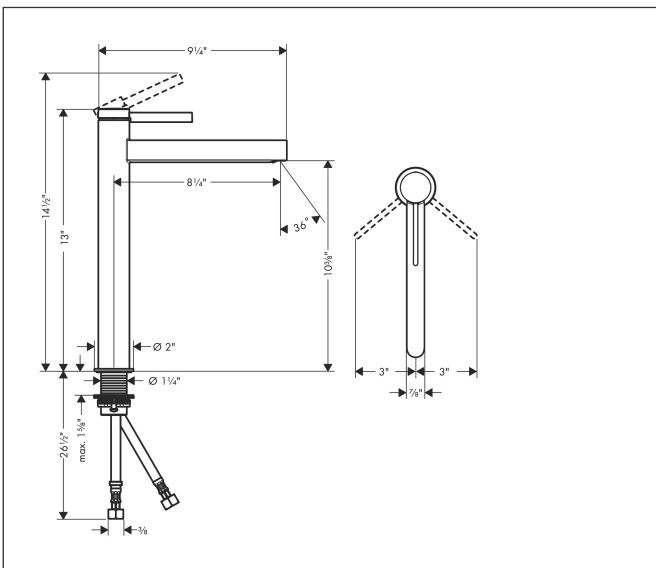

Brand hansgrohe
Art. Name **Finoris** Single-Hole Faucet 260, 1.2 GPM
Art. Nr. 76070671
Surface matte black
Pos. 1

Product Picture

Features

- Spray modes: Laminar spray
- Flow: 1.2 GPM (4.5 L/Min)
- Ceramic cartridge
- Does not include: Pop-up assembly

Drawing

Technology