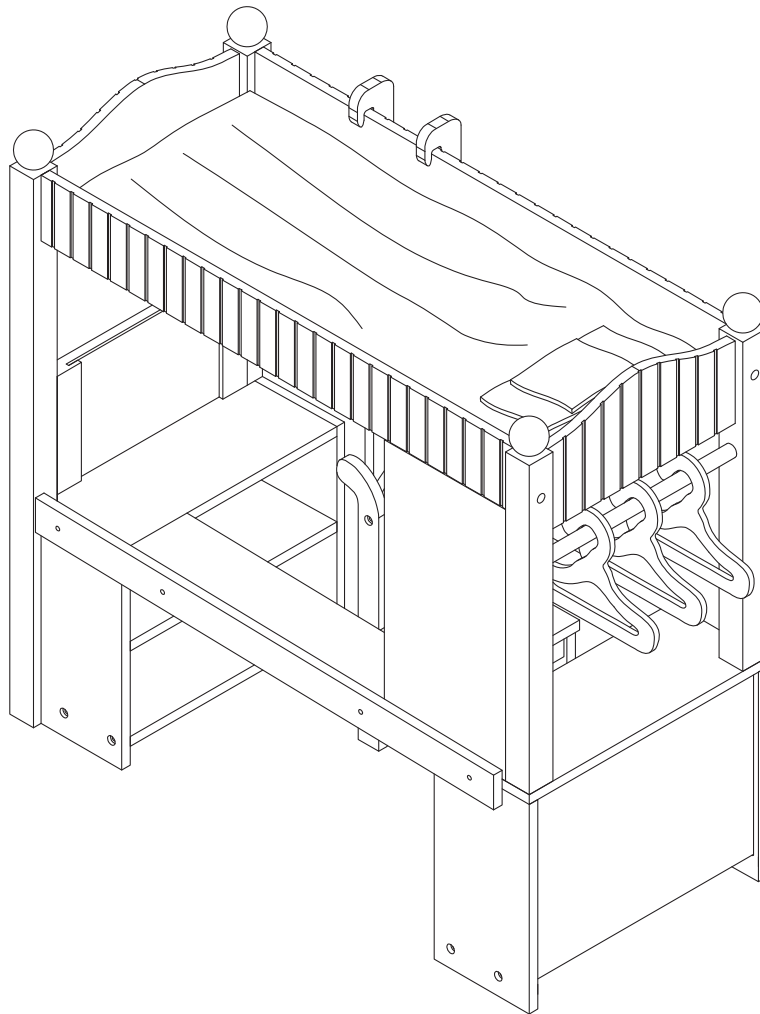

College Dorm Double Bunk Desk

TD-0204

Assembly Instruction

1-800-935-3959
Mon - Fri 9:00am ~ 4:30pm EST
support@teamson.com

+44 (0) 1952-916050
Mon - Thu 9:00am ~ 5:00pm GMT
Friday 9:00am ~ 4:00pm GMT
support@teamson.co.uk