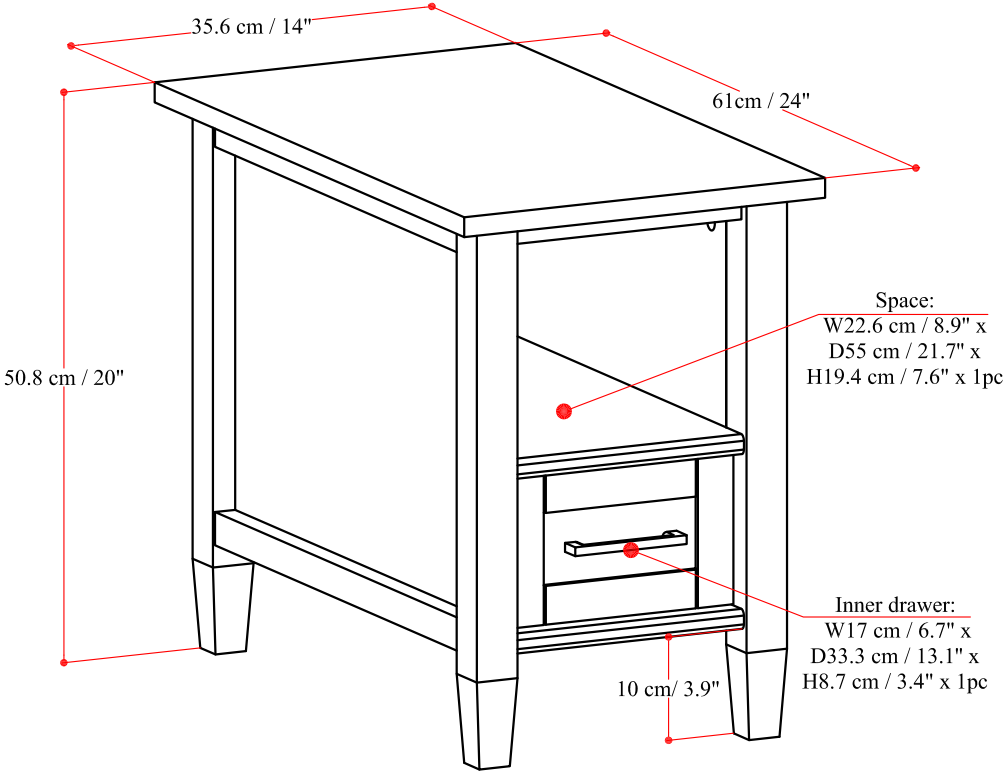

ELA NARROW END TABLE

Net Weight : 25.4 (lb)