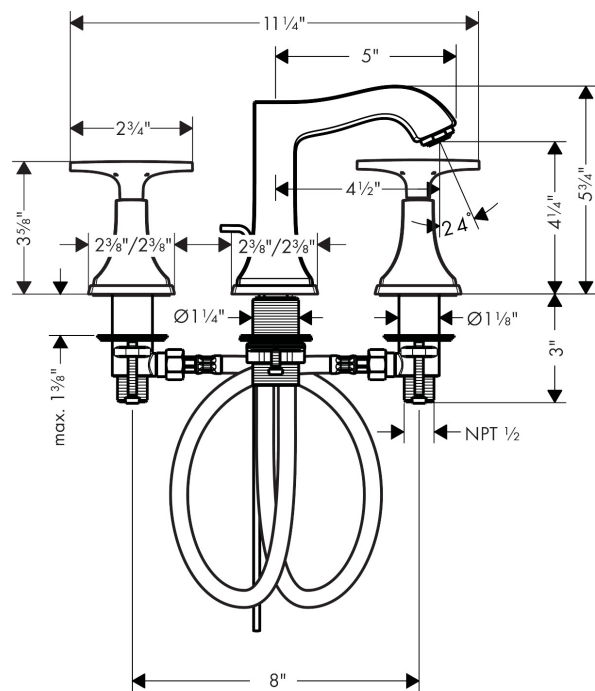

Brand	hansgrohe
Art. Name	Metropol Classic Widespread Faucet 110 with Cross Handles and Pop-Up Drain, 1.2 GPM
Art. Nr.	31306831
Surface	polished nickel
Pos.	1

Product Picture

Drawing

Technology

Features

- Spray modes: Aerated spray
- Flow: 1.2 GPM (4.5 L/Min)
- 90° ceramic valves
- Includes pop-up drain