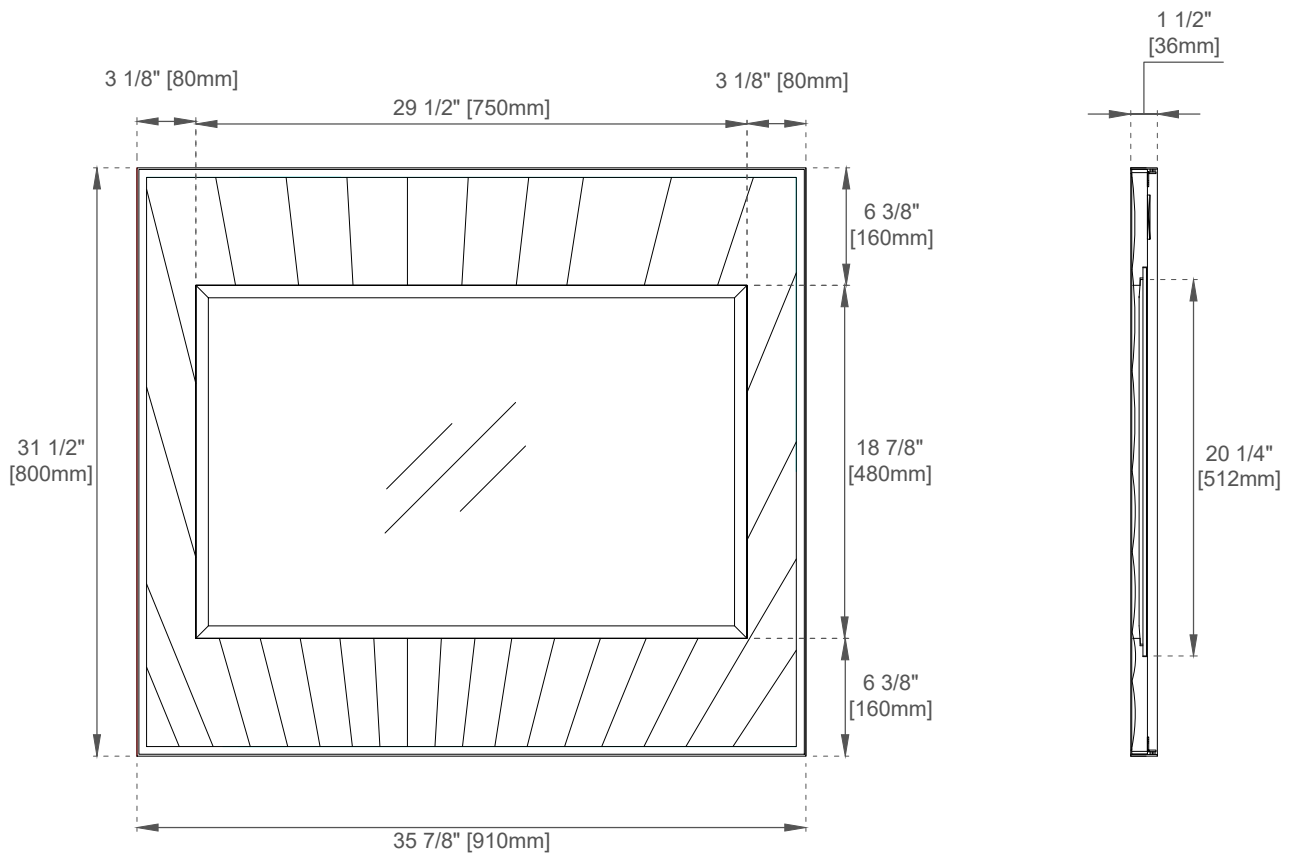

## Dimension

Width:36"

Depth:1-1/2"

Height:31-1/2"

Visit website for warranty and installation information  
[www.jamesmartinvanities.com](http://www.jamesmartinvanities.com)

Version:202212

# 36" Le Soleil Mirror

**JAMES MARTIN**  
VANITIES™

710-M36-MWG

Top View

Front View

Side View

Visit website for warranty and installation information  
[www.jamesmartinvanities.com](http://www.jamesmartinvanities.com)