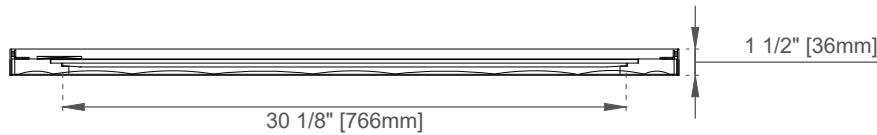

## Dimension

Width:36"

Depth:1-1/2"

Height:31-1/2"

Visit website for warranty and installation information  
[www.jamesmartinvanities.com](http://www.jamesmartinvanities.com)

Version:202212

# 36" Le Soleil Mirror

**JAMES MARTIN**  
VANITIES™

710-M36-MWG

Top View

Front View

Side View

Visit website for warranty and installation information  
[www.jamesmartinvanities.com](http://www.jamesmartinvanities.com)