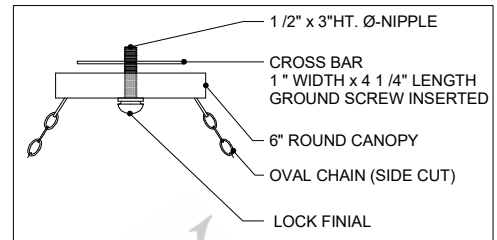

32.50" DIA. BODY

6.00" DIA. CANOPY

1.00" H X 4.25" W
CROSS BAR

TOP VIEW

CANOPY DETAIL

FRONT VIEW

9000-0140

ALL WORK © 2019 CURREY & COMPANY