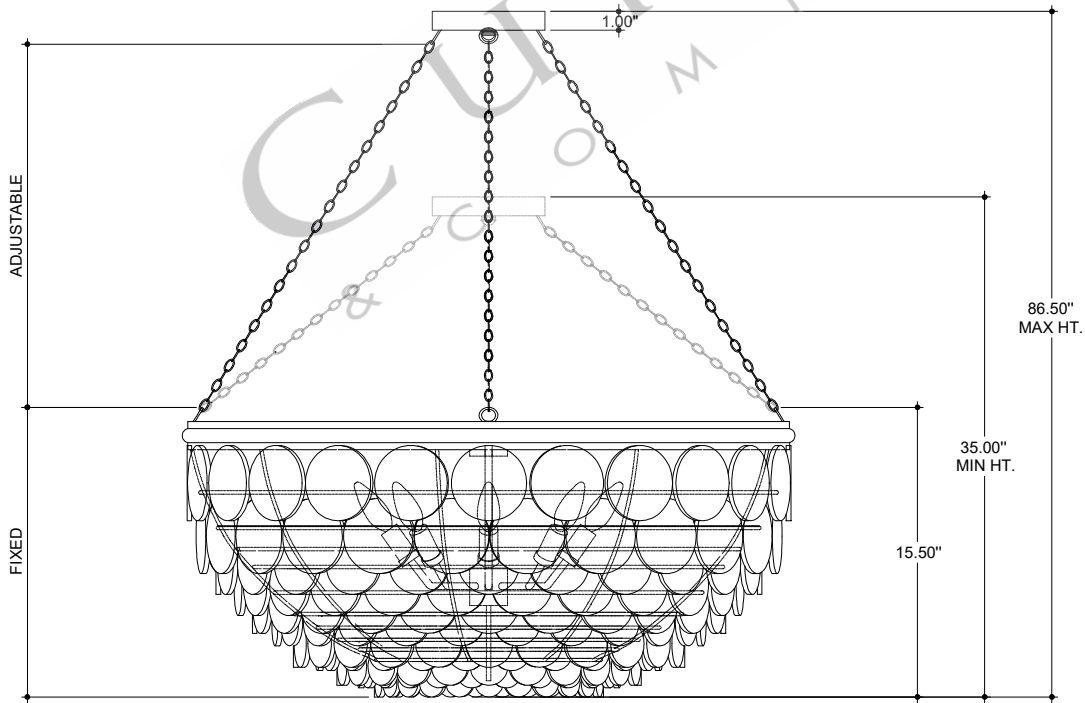

32.50" DIA. BODY

6.00" DIA. CANOPY

1.00" H X 4.25" W
CROSS BAR

TOP VIEW

CANOPY DETAIL

FRONT VIEW

9000-0140

ALL WORK © 2019 CURREY & COMPANY