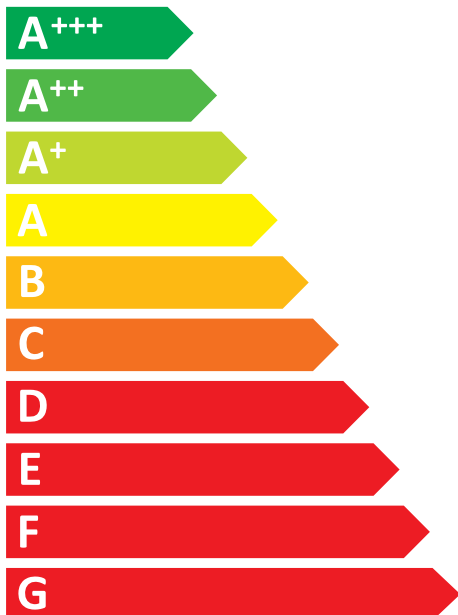

ENERGY

True

TWT-60F-HC

C

2253
kWh/annum

-L

375L

5

40°C-40%

2015/1094-IV