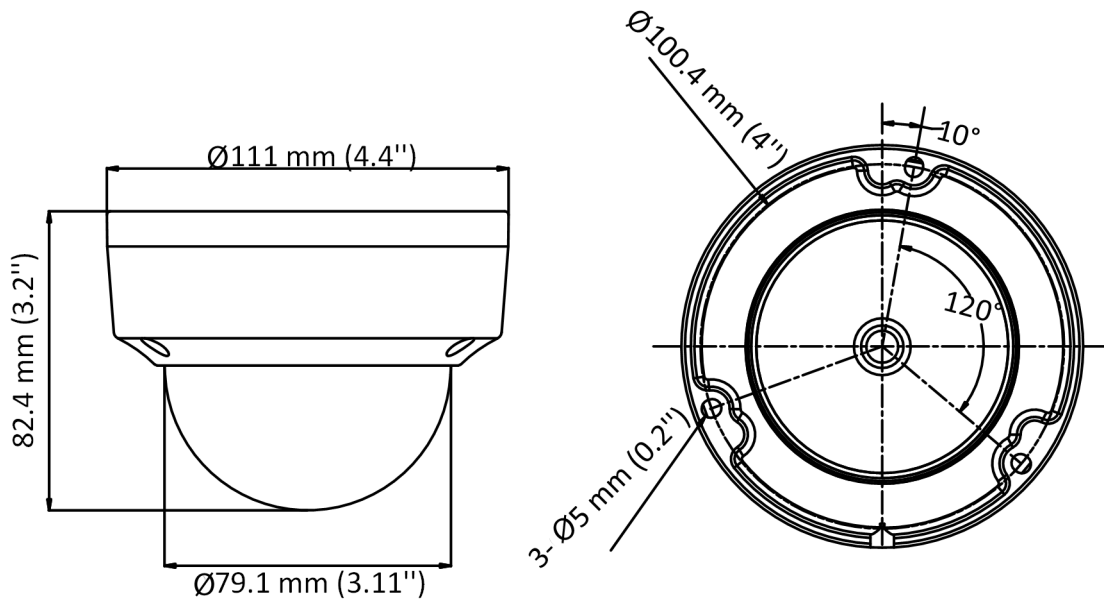

### TurboHD™

- 5 MP (2560 x 1944) Resolution
- 2.8 mm, 3.6 mm, or 6 mm Lens
- Smart IR, 66 ft (20 m) Range
- 4-in-1 Video Output (Switchable TVI/AHD/CVI/CVBS)
- IP67, IK10

The Hikvision DS-2CE57H0T-VPITF 5 MP Outdoor Dome Camera provides high-definition analog output with a resolution of up to 2560 x 1944 pixels. TurboHD means that the analog signal can be sent over existing coaxial cable, eliminating the need to run new cables for high-definition video.

# Specifications

DS-2CE57HOT-VPITF	
<b>Camera</b>	
Image Sensor	5 MP CMOS
Signal System	PAL/NTSC
Resolution	2560 (H) × 1944 (V)
Frame Rate	5 MP @ 20 fps
	4 MP @ 30 fps
	TVI 4 MP @ 25 fps
	1080p @ 30 fps
	1080p @ 25 fps
	AHD 5 MP @ 20 fps
	4 MP @ 30 fps
	4 MP @ 25 fps
	CVI 4 MP @ 30 fps
	4 MP @ 25 fps
	CVBS PAL/NTSC
Minimum Illumination	0.01 lux @ (f/1.2, AGC on), 0 lux with IR
Shutter Speed	PAL 1/25 s to 1/50,000 s
	NTSC 1/30 s to 1/50,000 s
Field of View	Lens 2.8 mm, 3.6 mm, or 6 mm fixed lens
	Horizontal FOV: 85°
	2.8 mm Vertical FOV: 63°
	Diagonal FOV: 110°
	Horizontal FOV: 80°
	3.6 mm Vertical FOV: 63°
Diagonal FOV: 105°	
	Horizontal FOV: 57°
	6 mm Vertical FOV: 43°
	Diagonal FOV: 72°
Lens Mount	M12
Day/Night	ICR
WDR (Wide Dynamic Range)	Digital WDR
Angle Adjustment	Pan: 0 to 355°, tilt: 0 to 75°, rotation: 0 to 355°
<b>Menu</b>	
Image Mode	STD/HIGH-SAT
AGC	Yes
Day/Night Mode	Auto/color/BW (black and white)
White Balance	Auto/manual
AE (Auto Exposure) Mode	DWDR/BLC/HLC/Global
Noise Reduction	2D DNR
Language	English
Function	Brightness, sharpness, mirror, Smart IR
<b>Interface</b>	
Video Output	Switchable TVI/AHD/CVI/CVBS
<b>General</b>	
Operating Conditions	-40° to 140° F (-40° to 60° C), humidity 90% or less (non-condensing)
Power Supply	12 VDC ±25%
Power Consumption	Maximum 4.3 W
Protection Level	IP67, IK10
Material	Metal
IR Range	Up to 66 ft (20 m) range
Communication	HIKVISION-C
Dimensions	Ø4" × 3.2" (Ø100.4 mm × 82.4 mm)
Weight	Approximately 0.80 lb (362 g)

## Dimensions