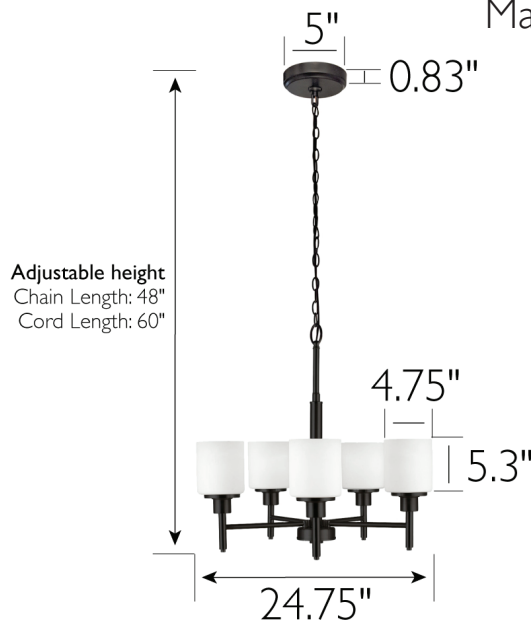

Aubrey 5-Light Chandelier

Matte Black

SPECIFICATIONS

MOUNTING:	Chandelier	LED BRIGHTNESS (LUMENS):	N/A
SLOPED CEILING ADAPTABLE:	No	LED COLOR CORRELATED TEMPERATURE (CCT):	N/A
LAMP TYPE 1:	Incandescent	LED COLOR RENDERING INDEX (CRI):	N/A
BULB INCLUDED:	No	LED EFFICACY:	N/A
WATTS PER BULB:	60W	LED AVERAGE RATED LIFE:	N/A
TOTAL WATTAGE:	300W	ENERGY EFFICIENT:	No
DIMMABLE:	Yes	LIGHTING AMPS:	2.5
MATERIAL CONSTRUCTION:	Steel	VOLTAGE:	120V
ASSEMBLED DIMENSIONS:	23.63" H x 24.75" L x 24.75" D		
WEIGHT:	10.14 lbs.		
BACKPLATE DIMENSIONS:	N/A		
CANOPY/PLATE DIMENSIONS:	0.83" H x 5" W x 5" D		
GLASS/SHADE DIMENSIONS:	5.3" H x 4.75" L x 4.75" D		
GLASS/SHADE MATERIAL:	Glass		
GLASS/SHADE TYPE:	Frosted		
GLASS/SHADE COLOR:	White		