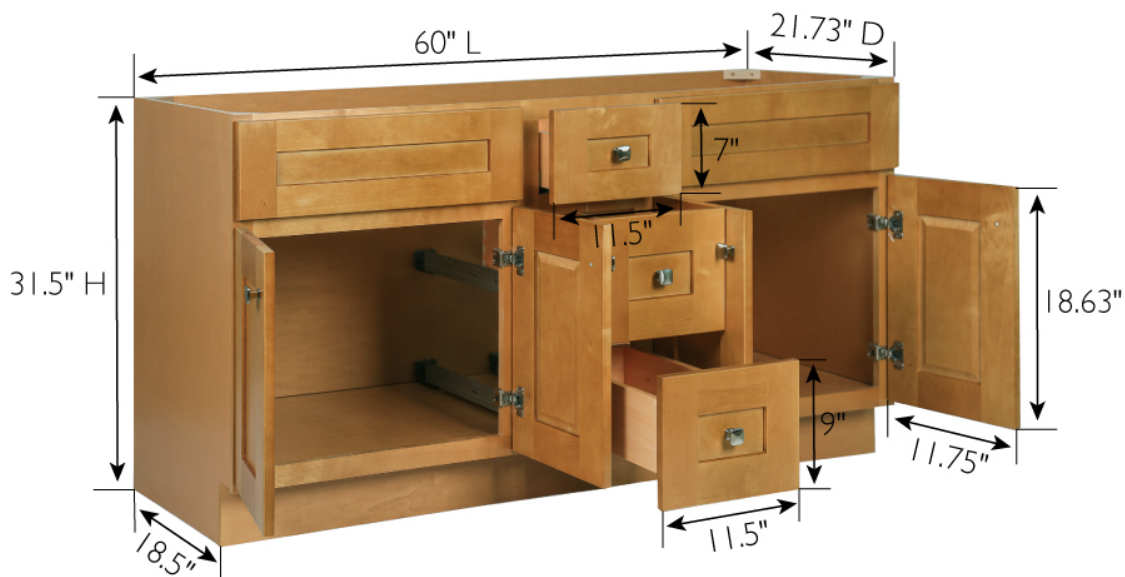

Brookings Unassembled 4-Door, 3-Drawer Vanity 60x31.5x21 Modern Birch

SPECIFICATIONS

MATERIAL CONSTRUCTION:	Wood
ASSEMBLY REQUIRED:	Yes
TOOLS NEEDED FOR ASSEMBLY:	Phillips Screwdriver, Rubber Mallet, Wood Glue
ASSEMBLED DIMENSIONS:	31.5" H x 60" L x 21" D
ASSEMBLED WEIGHT:	95.48 lbs.
HINGE STYLE:	Soft Close
DOOR STYLE:	4 Shaker Doors
DRAWER STYLE:	3 Drawers
GLIDE STYLE:	Soft Close
FAKE DWR STYLE:	N/A
DWR 1 DIMENSIONS:	7" H x 11.5" L x 20.98" D
DWR 2-3 DIMENSIONS:	9" H x 11.5" L x 20.98" D
DWR CONSTRUCTION:	Dove Tail
SHELF STYLE:	N/A
SHELF ADJUSTABILITY INCREMENTS:	N/A
SHELF MAX WEIGHT CAPACITY:	N/A
SHELF DIMENSIONS:	N/A
SHELF THICKNESS:	N/A
SHELF MATERIAL:	N/A

FRAME STYLE:	Face Frame
FACE FRAME MATERIAL:	Solid Wood
SIDES MATERIAL:	Plywood
BOTTOM MATERIAL:	Plywood
TOE KICK INSET WIDTH:	4.5"
BACK PANEL MATERIAL:	Plywood
BACK BRACE MATERIAL:	Solid Wood

WARRANTY:	1-Year limited warranty
TITLE VI COMPLIANT:	Yes
PROP 65 HARMFUL MATERIAL:	Formaldehyde