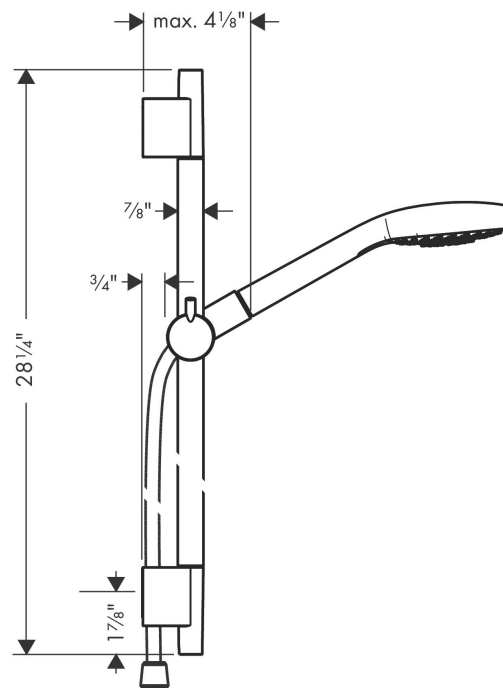

Brand	hansgrohe
Art. Name	<b>Croma Select S</b> Wallbar Set 110 3-Jet 24", 2.5 GPM
Art. Nr.	04939000
Surface	chrome
Pos.	1

## Product Picture

## Drawing

## Features

- Consists of: Handshower, Wallbar, Handshower hose
- Spray modes: SoftRain, IntenseRain, Pulsating Massage
- Select button for comfortable alternation of spray modes
- Angle-adjustable holder pivots left and right, slides easily and locks in place
- Flow: 2.5 GPM (9.5 L/Min)
- Shower bar diameter: 22 mm
- wall mounted: Fastens with screws