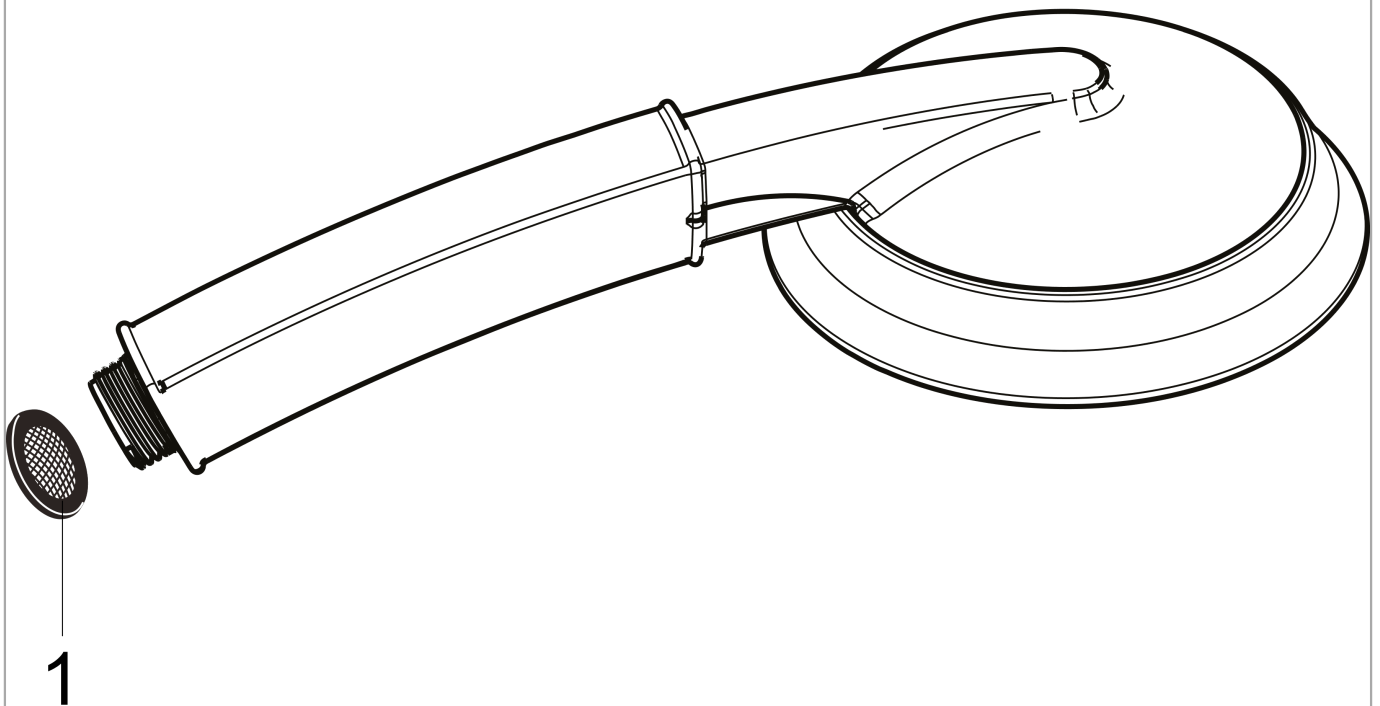

Raindance Classic
Handshower 100 3-Jet, 2.5 GPM
 Finishes : **polished nickel** Part no. : **28548831**

Description

Features

- Continuous spray mode adjustment
- 65 no-clog spray channels
- Spray modes: RainAir, BalanceAir, Whirl
- Flow: 2.5 GPM (9.5 L/Min)
- Gray spray disc

Item details

List Price \$ 257.00

Technology

Compliance

Product image

Scale drawing

Raindance Classic
Handshower 100 3-Jet, 2.5 GPM
Finishes : **polished nickel** Part no. : **28548831**

Exploded drawing

Year of production: >06/09

Raindance Classic
Handshower 100 3-Jet, 2.5 GPM
 Finishes : **polished nickel** Part no. : **28548831**

Spare parts list

Year of production: >**06/09**

Pos.	Description	Part no.	Price	PU
1	filter packing	94246000	-	1