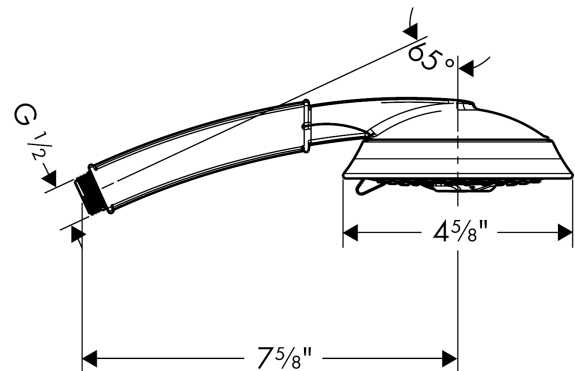

Raindance Classic
Handshower 100 3-Jet, 2.5 GPM
 Finishes : **polished nickel** Part no. : **28548831**

Description

Features

- Continuous spray mode adjustment
- 65 no-clog spray channels
- Spray modes: RainAir, BalanceAir, Whirl
- Flow: 2.5 GPM (9.5 L/Min)
- Gray spray disc

Item details

List Price \$ 257.00

Technology

Compliance

Product image

Scale drawing

Raindance Classic
Handshower 100 3-Jet, 2.5 GPM
Finishes : **polished nickel** Part no. : **28548831**

Exploded drawing

Year of production: >06/09

Raindance Classic
Handshower 100 3-Jet, 2.5 GPM
 Finishes : **polished nickel** Part no. : **28548831**

Spare parts list

Year of production: >**06/09**

Pos.	Description	Part no.	Price	PU
1	filter packing	94246000	-	1