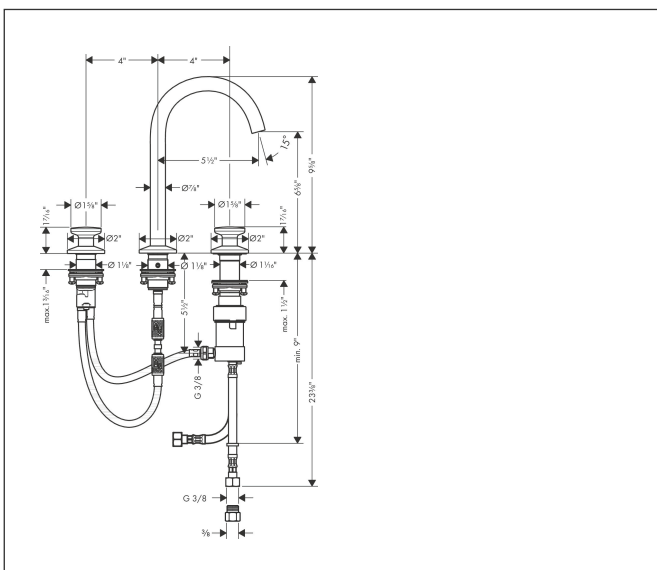

| | |
|-----------|---|
| Brand | AXOR |
| Art. Name | AXOR One Widespread Faucet Select 170, 1.2 GPM |
| Art. Nr. | 48070251 |
| Surface | brushed gold optic |
| Pos. | 1 |

Product Picture

Features

- Swivel range 120°
- Spray modes: Aerated spray
- Flow: 1.2 GPM (4.5 L/Min)
- right handle: Select cartridge with temperature control
- left handle: volume control
- Does not include: Pop-up assembly

Drawing

Technology