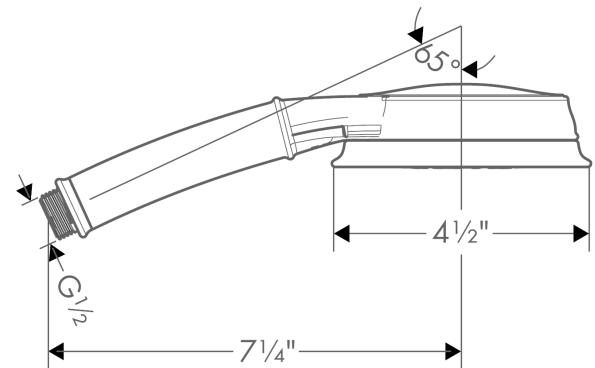

Croma 100 Classic Handshower 3-Jet, 2.5 GPM

Finishes : **polished nickel** Part no. : **04072830**

Description

Features

- 75 no-clog spray channels
- Spray modes: Full, Pulsating Massage, Intense Turbo
- Flow: 2.5 GPM (9.5 L/Min)

Item details

List Price \$ 133.00

Technology

Compliance

Product image

Scale drawing

Croma 100 Classic
Handshower 3-Jet, 2.5 GPM
Finishes : **polished nickel** Part no. : **04072830**

Exploded drawing

Year of production: >01/08

Croma 100 Classic
Handshower 3-Jet, 2.5 GPM
 Finishes : **polished nickel** Part no. : **04072830**

Spare parts list

Year of production: >01/08

Pos.	Description	Part no.	Price	PU
1	filter packing	94246000	-	1