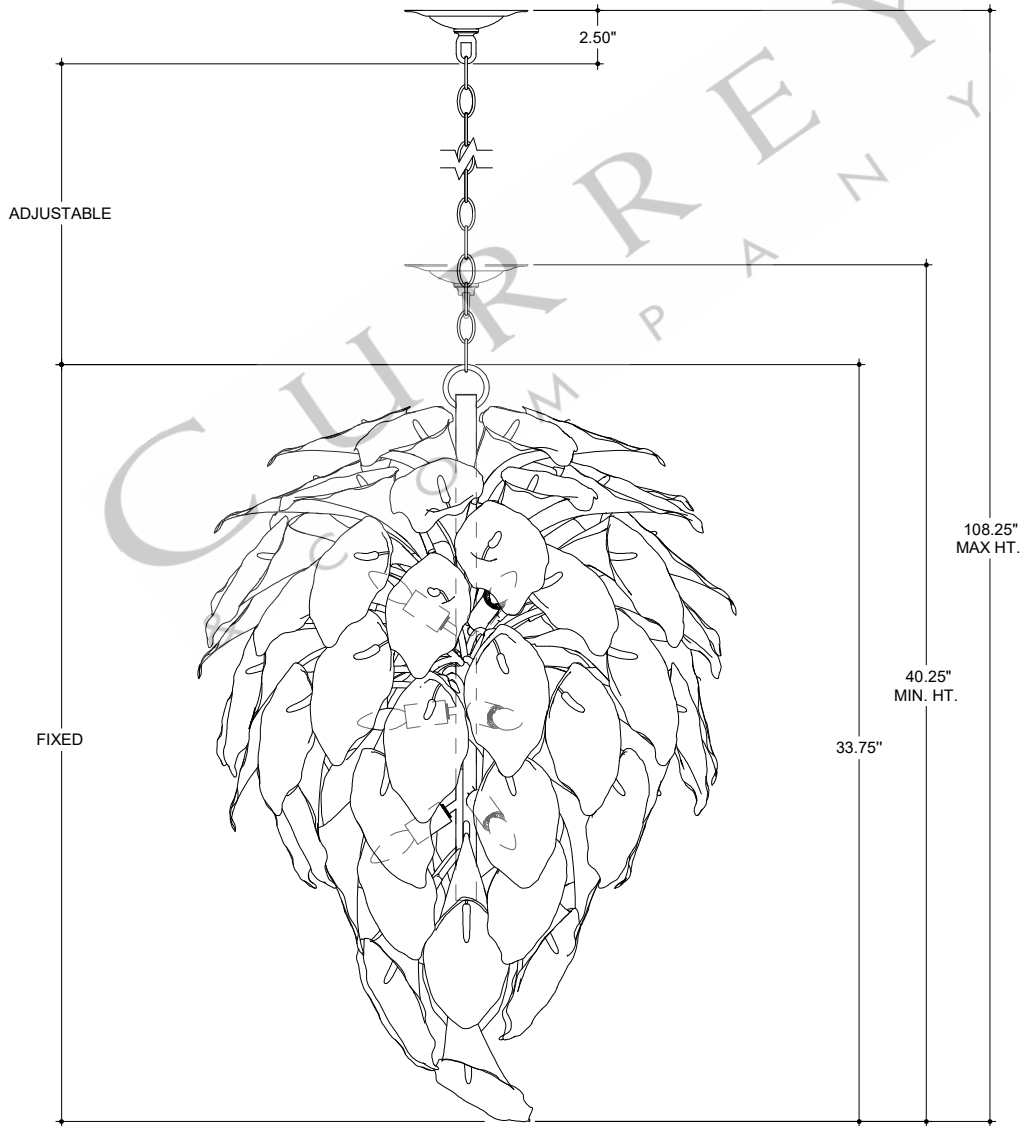

29.00" DIA. FRAME
 6.00" DIA. CANOPY
 1.00" H X 4.25" W
 CROSS BAR

TOP VIEW

CANOPY DETAIL

FRONT VIEW