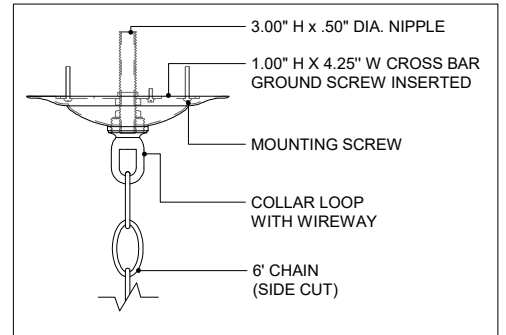

29.00" DIA. FRAME
 6.00" DIA. CANOPY
 1.00" H X 4.25" W
 CROSS BAR

TOP VIEW

CANOPY DETAIL

FRONT VIEW