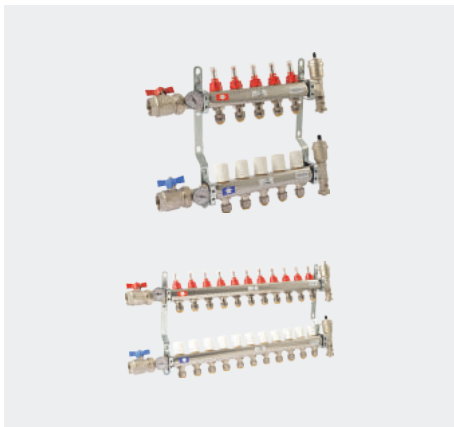

SharkBite (1st Generation) Additional Products

Manifolds with Push-to-Connect Branches

Part number	Description	Qty
25484Z	Manifold Bracket Set (for 1"-1-1/2" diameter manifolds)	1
25552LF	SharkBite 3/4" x 1/2" Outlet 3-Port Manifold - Open	3
25553LF	SharkBite 3/4" x 1/2" Outlet 3-Port Manifold - Closed	3
25554LF	SharkBite 3/4" x 1/2" Outlet 4-Port Manifold - Open	3
25555LF	SharkBite 3/4" x 1/2" Outlet 4-Port Manifold - Closed	3

Radiant Heating Manifold (1 in. FNPT x 1/2 in. SharkBite PEX loops)

Part number	Description	Qty
24930	3 Port	1
24931	4 Port	1
24932	5 Port	1
24933	6 Port	1
24934	7 Port	1
24935	8 Port	1
24936	9 Port	1
24937	10 Port	1
24938	11 Port	1
24939	12 Port	1
24940	13 Port	1

SharkBite Radiant Manifold Actuator

Part number	Description	Qty
24963	SharkBite Radiant Manifold Actuator	1