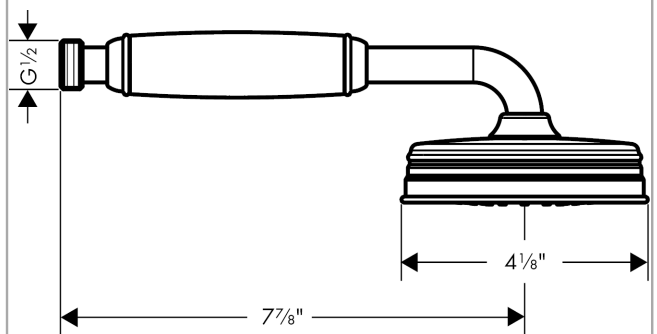

AXOR Montreux
Handshower 100 1-Jet, 1.8 GPM
Finishes : **brushed nickel** Part no. : **04695820**

Description

Features

- 90 no-clog spray channels
- Spray modes: RainAir
- Flow: 1.8 GPM (6.8 L/Min)
- MASS/Massachusetts
- DOE/FTC
- TECQ/Texas Registered
- CEC/California/Watersaving
- WaterSense/IAPMO/7286/Showers

Technology

Compliance

Product image

Scale drawing

AXOR Montreux
Handshower 100 1-Jet, 1.8 GPM
Finishes : **brushed nickel** Part no. : **04695820**

Exploded drawing

Year of production: >01/18