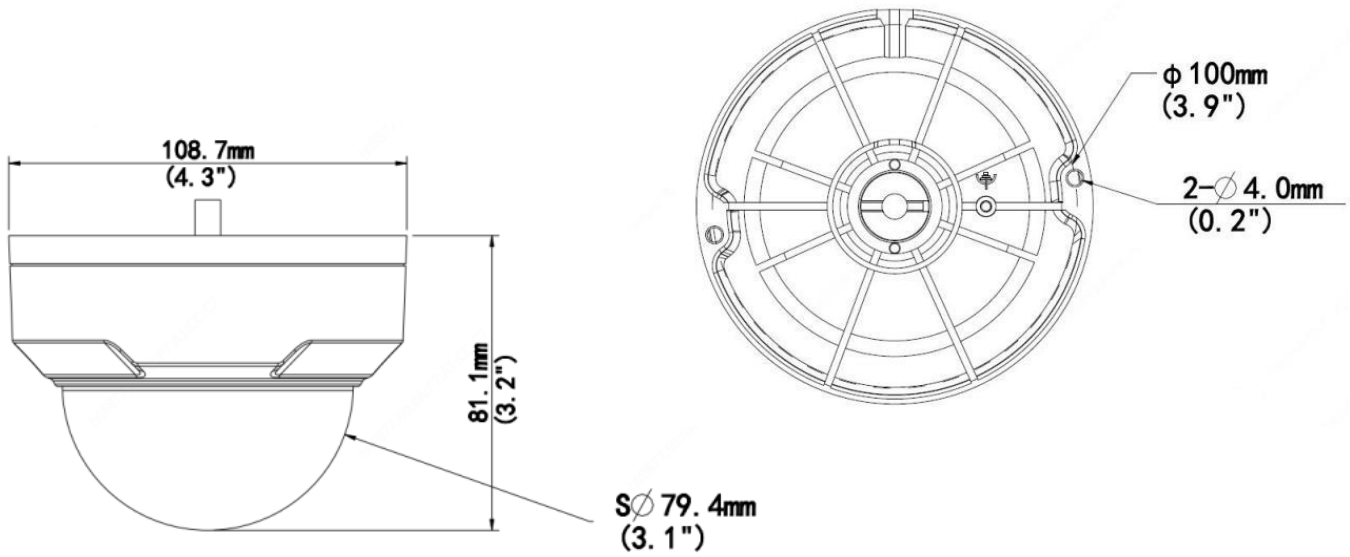

DIMENSIONS