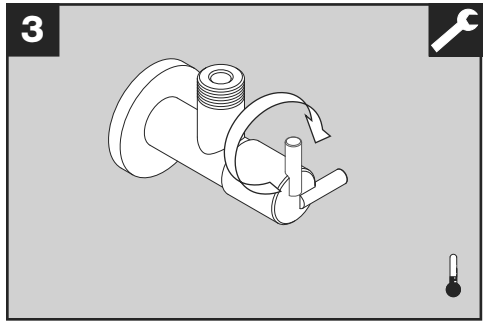

BLANCO

BLANCO DRINK FILTER STARTER SET

1

i

BLANCO DRINK FILTER STARTER SET

www.blanco.com/sos

⊕
PH 2

1x 3/4" (19 mm)
2x 5/8" (16 mm)