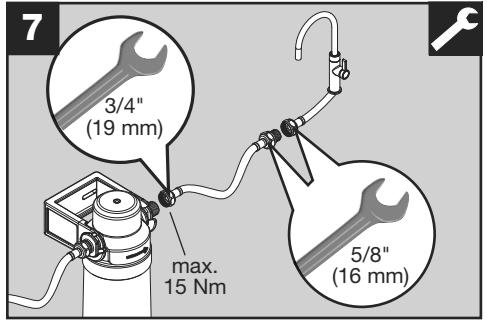

BLANCO

BLANCO DRINK FILTER STARTER SET

1

i

BLANCO DRINK FILTER STARTER SET

www.blanco.com/sos

⊕
PH 2

1x 3/4" (19 mm)
2x 5/8" (16 mm)