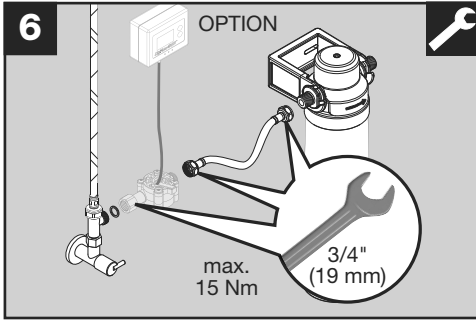

BLANCO

BLANCO DRINK FILTER STARTER SET

1

i

BLANCO DRINK FILTER STARTER SET

www.blanco.com/sos

⊕
PH 2

1x 3/4" (19 mm)
2x 5/8" (16 mm)