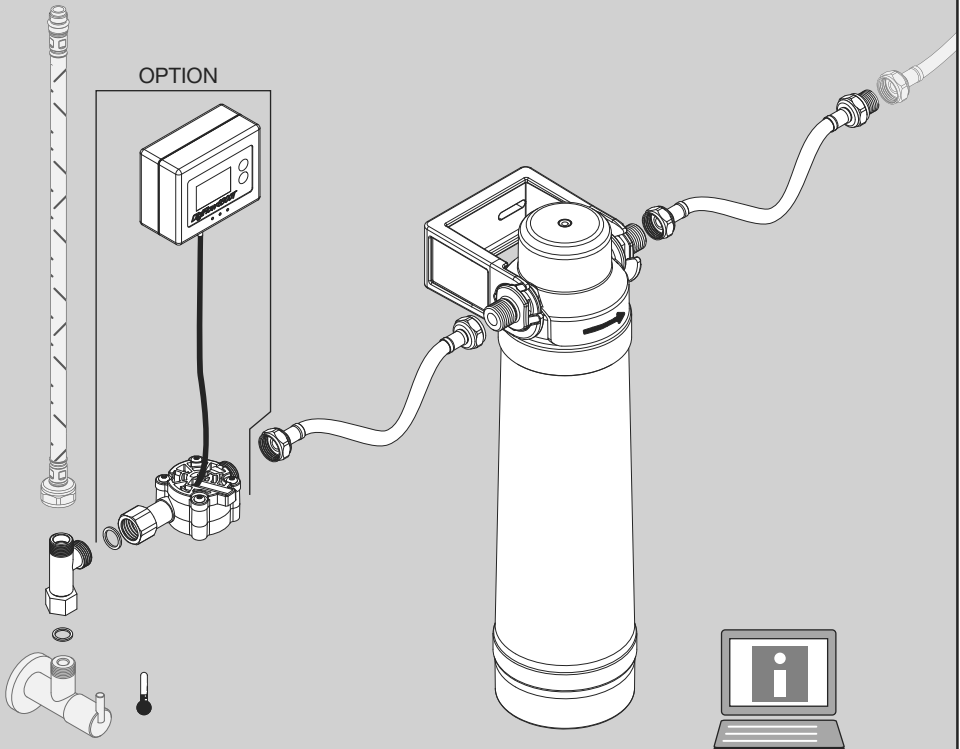

BLANCO

BLANCO DRINK FILTER STARTER SET

1

i

BLANCO DRINK FILTER STARTER SET

www.blanco.com/sos

⊕
PH 2

1x 3/4" (19 mm)
2x 5/8" (16 mm)