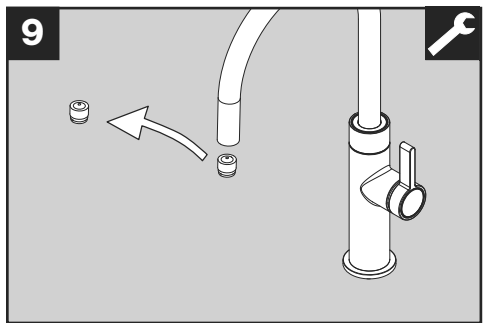

BLANCO

BLANCO DRINK FILTER STARTER SET

1

i

BLANCO DRINK FILTER STARTER SET

www.blanco.com/sos

⊕
PH 2

1x 3/4" (19 mm)
2x 5/8" (16 mm)