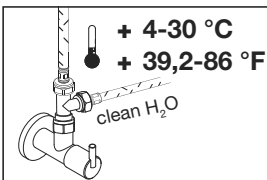

BLANCO

BLANCO DRINK FILTER STARTER SET

1

i

BLANCO DRINK FILTER STARTER SET

www.blanco.com/sos

⊕
PH 2

1x 3/4" (19 mm)
2x 5/8" (16 mm)