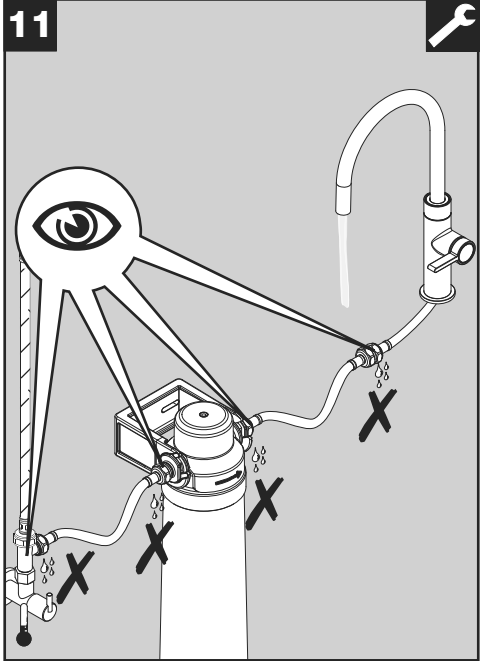

BLANCO

BLANCO DRINK FILTER STARTER SET

1

i

BLANCO DRINK FILTER STARTER SET

www.blanco.com/sos

⊕
PH 2

1x 3/4" (19 mm)
2x 5/8" (16 mm)