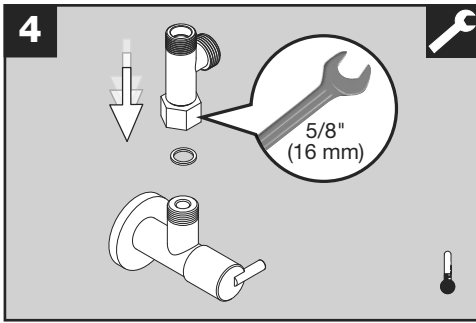

BLANCO

BLANCO DRINK FILTER STARTER SET

1

i

BLANCO DRINK FILTER STARTER SET

www.blanco.com/sos

⊕
PH 2

1x 3/4" (19 mm)
2x 5/8" (16 mm)