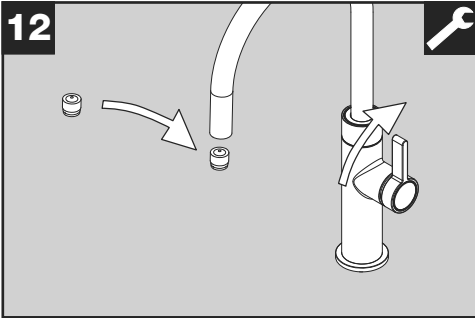

BLANCO

BLANCO DRINK FILTER STARTER SET

1

i

BLANCO DRINK FILTER STARTER SET

www.blanco.com/sos

⊕
PH 2

1x 3/4" (19 mm)
2x 5/8" (16 mm)