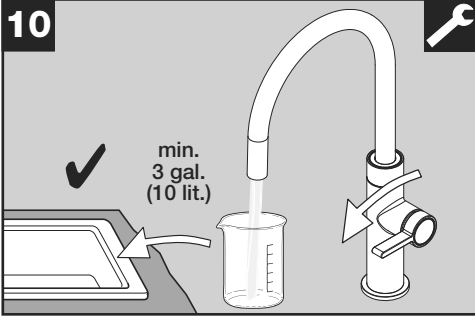

BLANCO

BLANCO DRINK FILTER STARTER SET

1

i

BLANCO DRINK FILTER STARTER SET

www.blanco.com/sos

⊕
PH 2

1x 3/4" (19 mm)
2x 5/8" (16 mm)