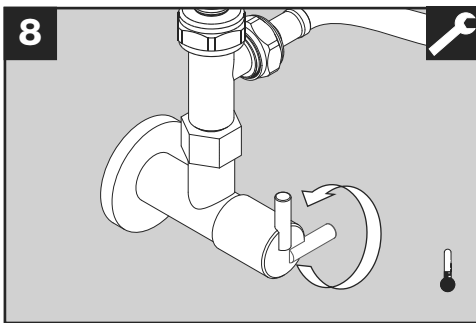

BLANCO

BLANCO DRINK FILTER STARTER SET

1

i

BLANCO DRINK FILTER STARTER SET

www.blanco.com/sos

⊕
PH 2

1x 3/4" (19 mm)
2x 5/8" (16 mm)