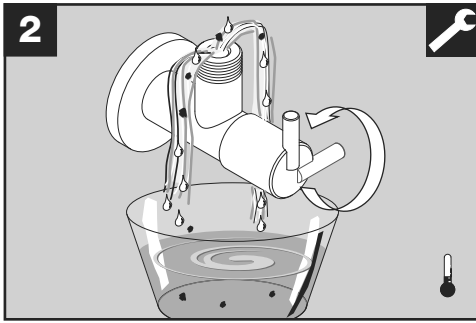

BLANCO

BLANCO DRINK FILTER STARTER SET

1

i

BLANCO DRINK FILTER STARTER SET

www.blanco.com/sos

⊕
PH 2

1x 3/4" (19 mm)
2x 5/8" (16 mm)