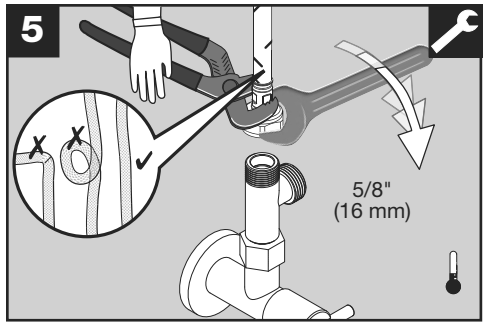

BLANCO

BLANCO DRINK FILTER STARTER SET

1

i

BLANCO DRINK FILTER STARTER SET

www.blanco.com/sos

⊕
PH 2

1x 3/4" (19 mm)
2x 5/8" (16 mm)