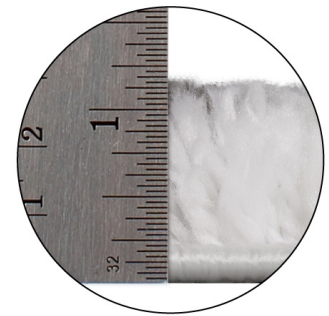

Keleya Soft Shag Runner Rug 2'2" x 10'  
White/Charcoal

1.18" Thick

**SPECIFICATIONS**

<b>MATERIAL:</b>	Polypropylene	<b>CONSTRUCTION:</b>	Machine Made
<b>BACKING MATERIAL:</b>	Cotton	<b>CONSTRUCTION TECHNIQUE:</b>	Power Loom
<b>INDOOR/OUTDOOR:</b>	Indoor Use Only	<b>REMOVABLE BACKING:</b>	No
<b>SHAPE:</b>	Runner	<b>NON-SLIP BACKING:</b>	No
<b>COLOR:</b>	White/Charcoal	<b>WATER RESISTANT:</b>	No
<b>ASSEMBLED DIMENSIONS:</b>	1.18" H x 2'2" W x 10' L	<b>SAFE FOR HEATED FLOORS:</b>	No
<b>ASSEMBLED WEIGHT:</b>	7.28 lbs.	<b>FLAME RETARDANT:</b>	No
<b>PILE HEIGHT:</b>	1.18"	<b>ANTI-MICROBIAL:</b>	No
<b>PILE HEIGHT VARIATION:</b>	No		
<b>RUG FRINGE OR TASSLE:</b>	No		
<b>MACHINE WASHABLE:</b>	No		
<b>RUG PAD RECOMMENDED:</b>	Yes		