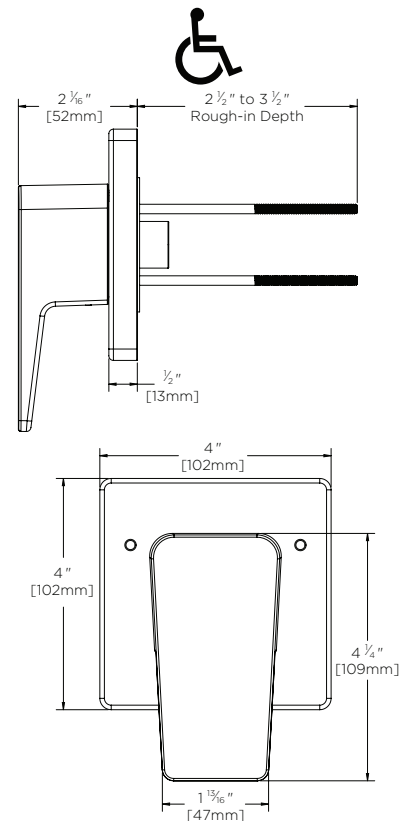

Kubos™ Transfer Valve Trim

FEATURES:

- Transfers between 2 functions
- 120° handle rotation
- Metal lever handle
- Metal trim plate
- Includes mounting plate and hardware

VALVE OPTIONS:

- CPV-TV: Two-Way Transfer Valve

STOCK FINISHES:

PC BN

SPECIALTY FINISHES:

ORB PN BBZ MB

STANDARDS:

- ADA compliant

WARRANTY:

Visit www.speakman.com for full product warranty information

- 5 Year Limited Warranty (commercial)
- Limited Lifetime Warranty (residential)

All dimensions are in inches (millimeters) unless otherwise specified and are subject to change without notice.

Architect/Engineer Approval Space:

P: 800-537-2107
F: 800-977-2747
W: WWW.SPEAKMAN.COM
R: 06-AUG 2022