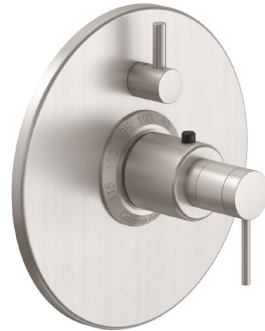

StyleTherm 3/4" - D Street Series
TO-THIL-52