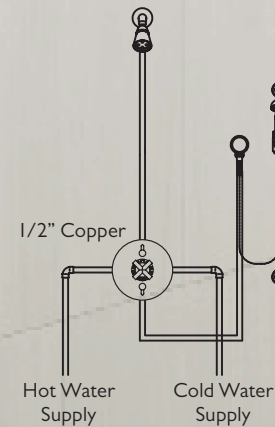

Shower with Handshower System