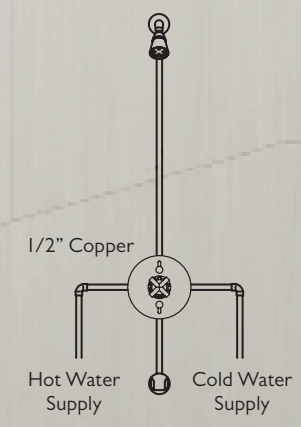

Shower & Tub System