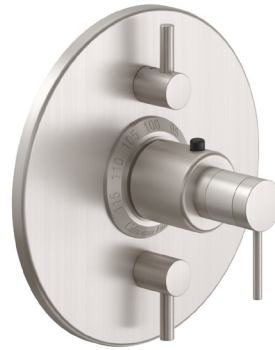

StyleTherm 1/2" - D Street Series
TO-TH2L-52