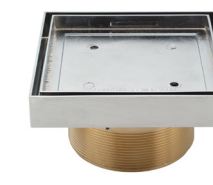

## StyleDrain Tile

StyleDrain Tile is a patented innovation that allows you to lay in any tile to seamlessly match the rest of the shower. As a result, the drain virtually disappears.

StyleDrain Tile

Photos above are examples (tile and stone are not included).