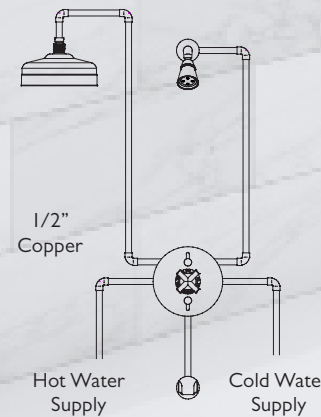

STYLETHERM®

1/2" Integrated Two-Way Diverter & Single Integral Volume Control

A two-outlet valve that allows for installation of multiple showering devices while still meeting stringent conservation requirements. This valve creates a myriad of shower configurations, such as a showerhead, handshower, and tub spout or two showerheads combined with a handshower, for the ultimate in showering freedom.

Ideal for secondary bathrooms with a tub and the desire for both a showerhead and handshower.

Shown:
Showerhead SH-083, Shower Arm SH-01.6, Handshower Kit
9125-48, Handshower HS-083, StyleTherm Dual Volume
Control, Tamalpais 74 Series TO-THF2L-74

Shower & Tub with Overhead Soaker System

Shower & Tub with Handshower System