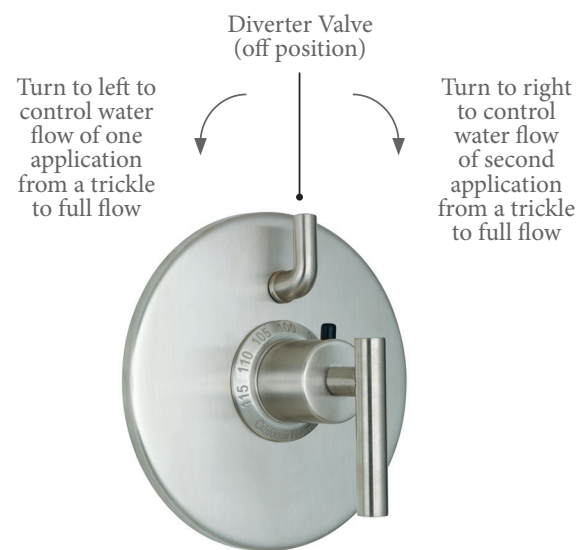

Ideal for secondary bathrooms with a compact, single-use shower or showers subject to water-conservation standards.