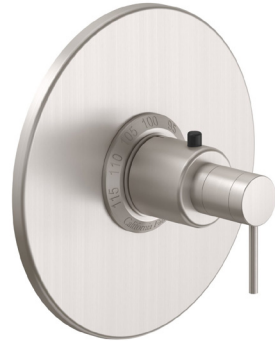

*Ideal for luxury master bathroom showers with a variety of shower applications installed. Volume control handles on the wall control water flow for separate applications.*

StyleTherm 3/4" - Miramar Series  
TO-THN-48