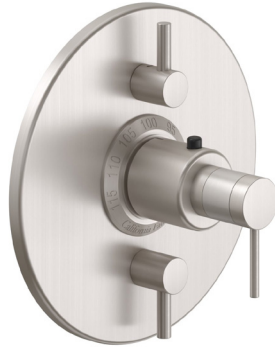

StyleTherm 3/4" - D Street Series
TO-TH2L-52