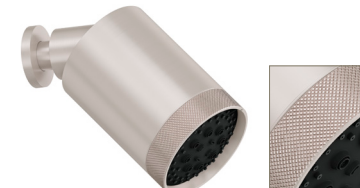

Brass Multi-Function  
SH-093

Contemporary Round  
SH-165

Traditional Thin Profile  
SH-148-10  
Available in  
8", 10" & 12"

Ultra-Thin Round  
SH-162-10  
Available in  
6", 8", 10", 12" & 16"

Ultra-Thin Square  
SH-177-10  
Available in  
6", 8", 10", 12" & 16"