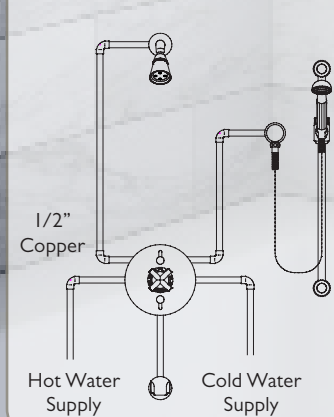

Shower & Tub with Handshower System