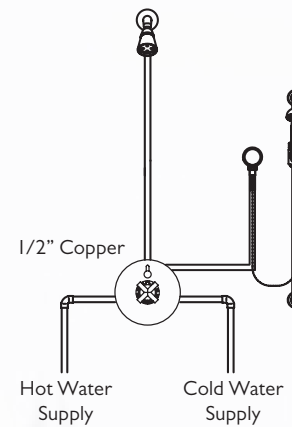

Showerhead & Handshower System