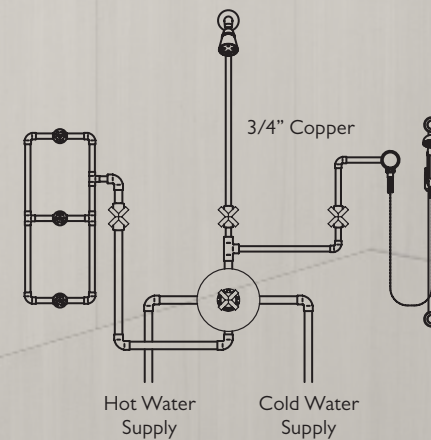

Multiple Shower Application System