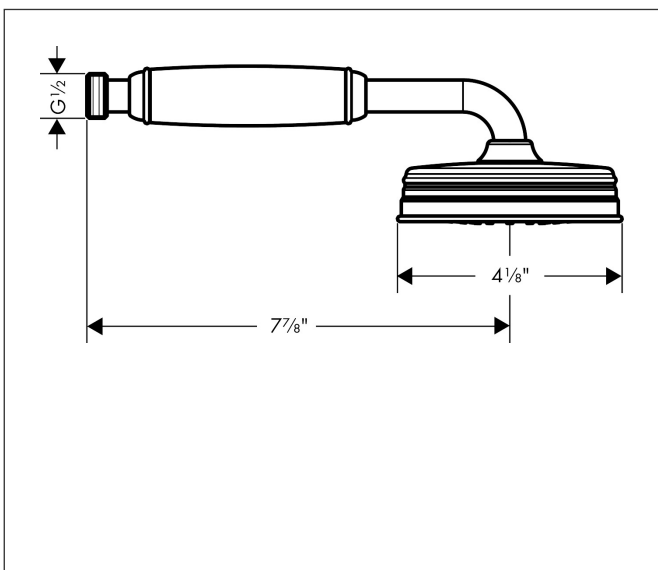

Brand AXOR
 Art. Name **AXOR Montreux** Handshower 100 1-Jet, 1.8 GPM
 Art. Nr. 04695250
 Surface brushed gold optic
 Pos. 1

Product Picture

Drawing

Features

- Spray modes: RainAir
- 90 no-clog spray channels
- Flow: 1.8 GPM (6.8 L/Min)