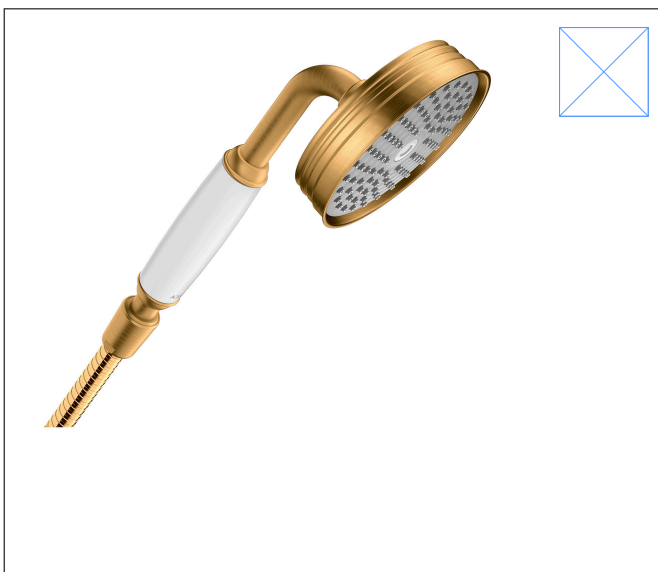

Brand AXOR
 Art. Name **AXOR Montreux** Handshower 100 1-Jet, 1.8 GPM
 Art. Nr. 04695250
 Surface brushed gold optic
 Pos. 1

Product Picture

Drawing

Features

- Spray modes: RainAir
- 90 no-clog spray channels
- Flow: 1.8 GPM (6.8 L/Min)

Technology

Spray Types