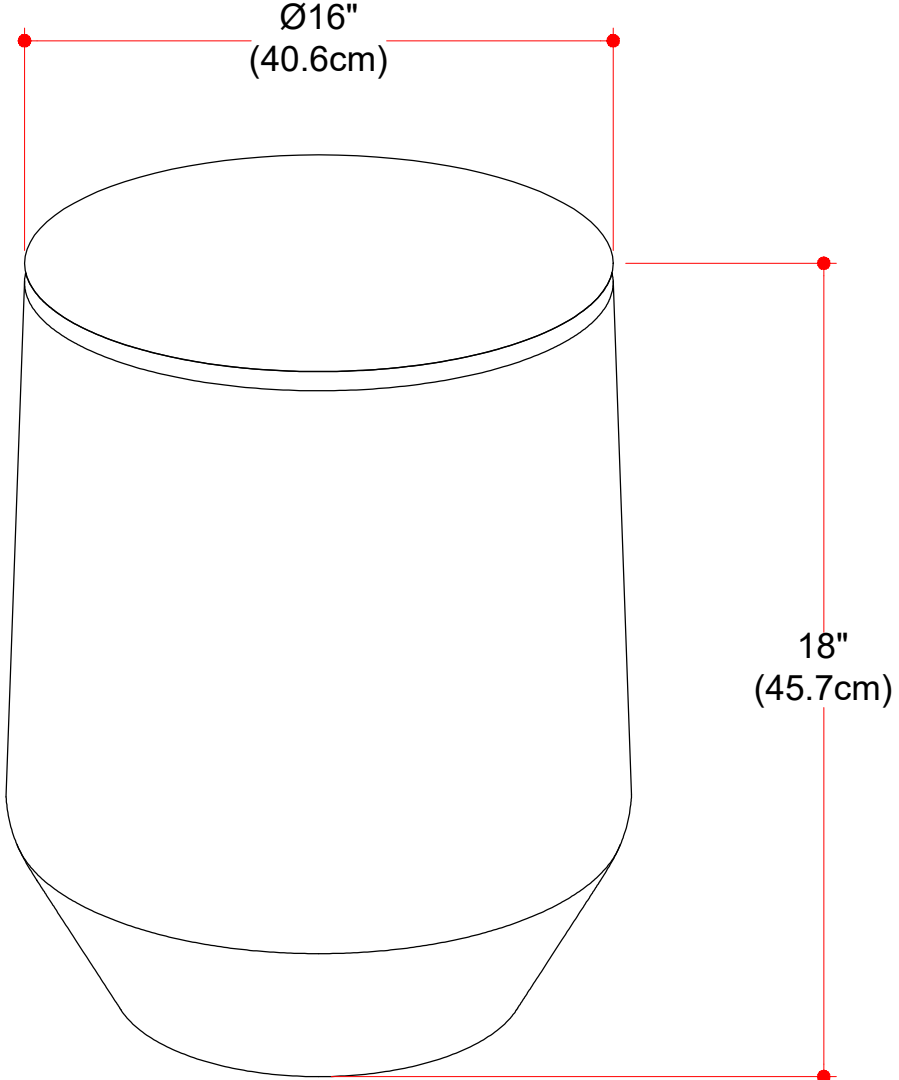

Benning Side Table

Net Weight: 13.2 lbs / 5.98 Kgs