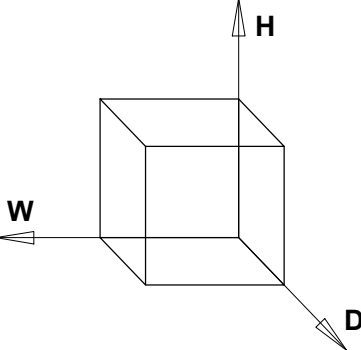

Benning Side Table

Net Weight: 13.2 lbs / 5.98 Kgs