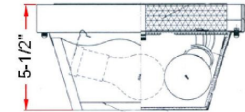

2-Light Outdoor Ceiling Light
White

SPECIFICATIONS

MOUNTING:	Wall Mount	LED BRIGHTNESS (LUMENS):	N/A
SLOPED CEILING ADAPTABLE:	No	LED COLOR CORRELATED TEMPERATURE (CCT):	N/A
LAMP TYPE 1:	2 lamps 60W Incandescent A19 Medium base bulb	LED COLOR RENDERING INDEX (CRI):	N/A
BULB INCLUDED:	No	LED EFFICACY:	N/A
WATTS PER BULB:	60W	LED AVERAGE RATED LIFE:	N/A
TOTAL WATTAGE:	120W	ENERGY EFFICIENT:	No
DIMMABLE:	Yes	LIGHTING AMPS:	0.5
MATERIAL CONSTRUCTION:	Steel	VOLTAGE:	120V
ASSEMBLED DIMENSIONS:	10.5" L x 5.5" H x 10.5" D		
WEIGHT:	4.36 lbs.		
BACKPLATE DIMENSIONS:	N/A		
CANOPY CEILING DIMENSIONS:	1.42" H x 10.16" W x 10.16" D		
GLASS/SHADE DIMENSIONS:	4.02" H x 6.38" L x 8.5" D		
GLASS/SHADE MATERIAL:	Glass		
GLASS/SHADE TYPE:	Frosted		
GLASS/SHADE COLOR:	N/A		