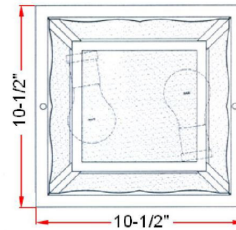

2-Light Outdoor Ceiling Light
White

SPECIFICATIONS

MOUNTING:	Wall Mount	LED BRIGHTNESS (LUMENS):	N/A
SLOPED CEILING ADAPTABLE:	No	LED COLOR CORRELATED TEMPERATURE (CCT):	N/A
LAMP TYPE 1:	2 lamps 60W Incandescent A19 Medium base bulb	LED COLOR RENDERING INDEX (CRI):	N/A
BULB INCLUDED:	No	LED EFFICACY:	N/A
WATTS PER BULB:	60W	LED AVERAGE RATED LIFE:	N/A
TOTAL WATTAGE:	120W	ENERGY EFFICIENT:	No
DIMMABLE:	Yes	LIGHTING AMPS:	0.5
MATERIAL CONSTRUCTION:	Steel	VOLTAGE:	120V
ASSEMBLED DIMENSIONS:	10.5" L x 5.5" H x 10.5" D		
WEIGHT:	4.36 lbs.		
BACKPLATE DIMENSIONS:	N/A		
CANOPY CEILING DIMENSIONS:	1.42" H x 10.16" W x 10.16" D		
GLASS/SHADE DIMENSIONS:	4.02" H x 6.38" L x 8.5" D		
GLASS/SHADE MATERIAL:	Glass		
GLASS/SHADE TYPE:	Frosted		
GLASS/SHADE COLOR:	N/A		