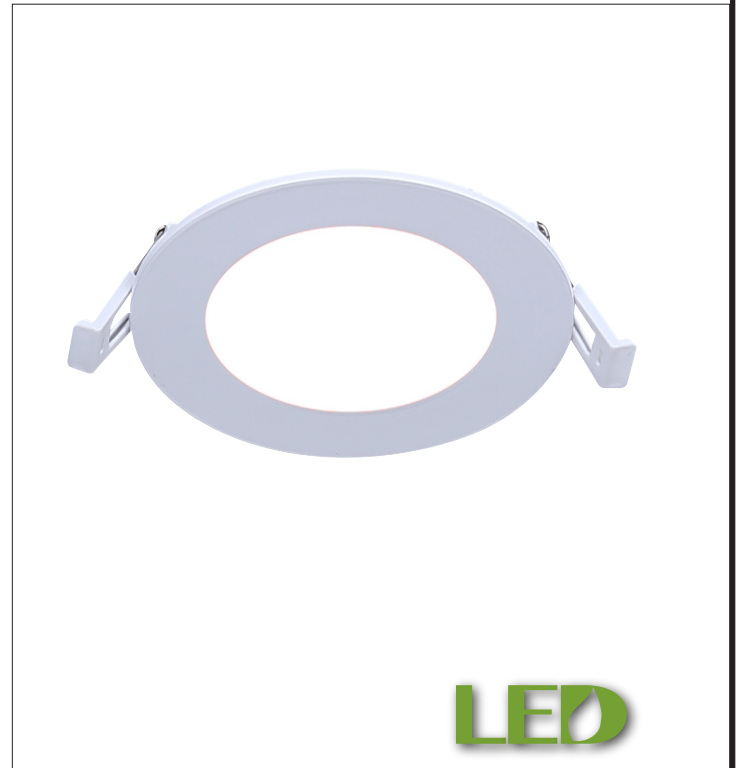

LED RECESSED LIGHT

part # SWD410WH

General

Size of fixture: 4.80" diameter x 0.51" H
Finish: white
shade: acrylic
Energy used: 10 watt
Light output: 700 lumens, CRI 80, AC, 5CCT
Bulb life: 50,000 hours
Compatible dimmers: LEVITON #742-6672-HLW, LEVITON #722-6674-PDW, LUTRON #SCL-153PH-WH, LEVITON #742-66EV-P0W
Mounting: Recessed Ceiling Mount

Packaging

Colour box: 5.00" x 2.56" x 5.00"
Colour box weight: 0.75 lbs
Master box: 20.91" x 13.78" x 5.59"
Master box weight: 15.84 lbs
Units per master box: 20

Warranty & Safety Standards

Warranty: 5 year
cETLus rated
Suitable for wet locations.

Prepared for
Contact
Date
Presented by
Remarks

WARNING: The use of this product can expose you to chemicals including Cadmium, which is known to the State of California to cause cancer, and Lead, which is known to the State of California to cause birth defects and/or other reproductive harm. For more information go to www.P65Warnings.ca.gov.