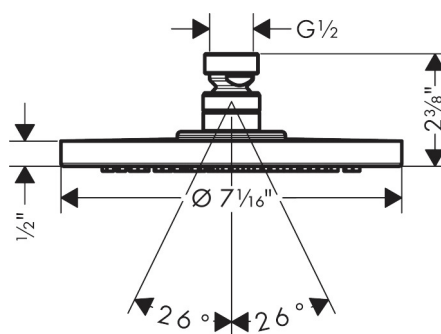

Drawing

Technology

Features

- Spray modes: PowderRain
- Fully-finished matching spray face
- Flow: 2.5 GPM (9.5 L/Min)