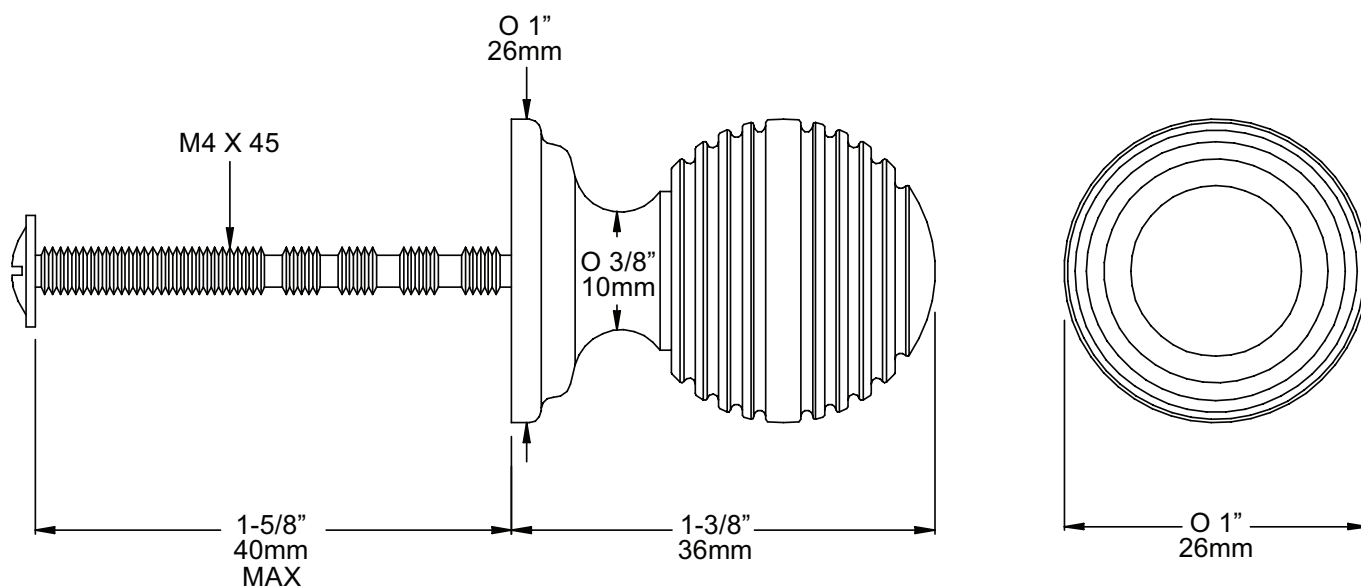

For warranty or additional information, contact:

US Customers

U.S.A.
houseofrohl.com/support
1-800-777-9762

QUEBEC / MARITIMES / WESTERN CANADA
houseofrohl.ca/support
1-866-473-8442

Canadian Customers

ONTARIO
houseofrohl.ca/support
1-800-287-5354