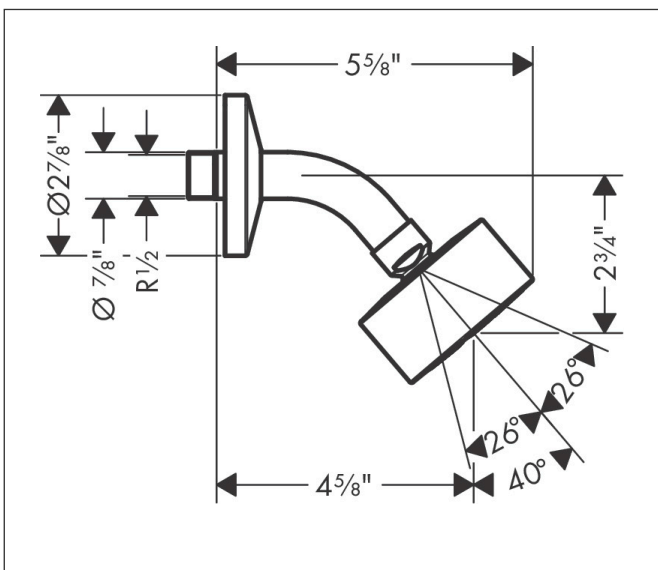

Brand AXOR
 Art. Name **AXOR One** Showerhead 75 1-Jet, 1.5 GPM
 Art. Nr. 48489671
 Surface matte black
 Pos. 1

Product Picture

Features

- Consists of: Showerhead, Showerarm
- shower head size: 73 mm
- Spray modes: PowderRain
- projection 116 mm
- Flow: 1.5 GPM (5.7 L/Min)
- Showerhead removable for cleaning

Drawing

Technology

Spray Types