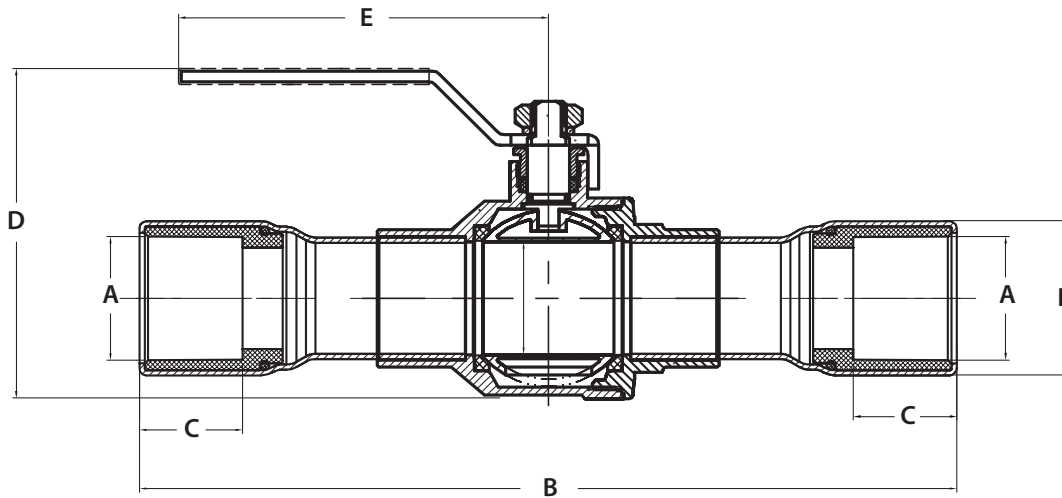

FULL PORT BRASS BALL VALVE WITH DRAIN, CPVC CONNECTION, 1/2" - 1"

- Quarter-turn valve with reversible handle
- Forged valve body
- Convenient CPVC socket connection
- Integral bleeder valve for easy draining of piping system
- Certified by IAPMO as compliant with UPC, IPC and National Plumbing Code of Canada
- Certified by IAPMO as compliant with NSF/ANSI/CAN 61-2022 as suitable for use in drinking water systems
- Certified by IAPMO to NSF/ANSI 372-2022 as lead free
- Certified by IAPMO/ ANSI Z1157-2014e1 (R2019) to NSF/ANSI 14-2010a as lead free

Part No.	A	B	C	D	E	F
B67256	1/2" Female CPVC	4.88"	0.57"	2.48"	3.75"	0.85"
B67257	3/4" Female CPVC	6.32"	0.75"	2.85"	4"	1.13"
B67258	1" Female CPVC	8.05"	1"	3.47"	4.48"	1.46"