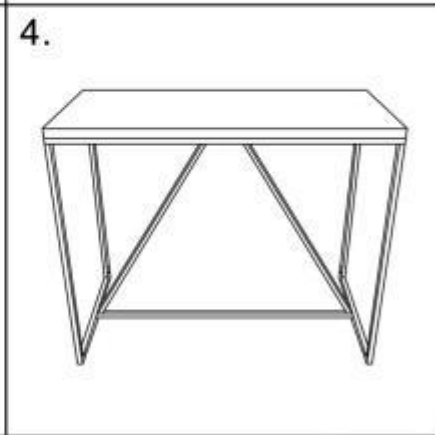

ASSEMBLY INSTRUCTIONS

ITEM NO: 223703

Parts required

1		Bolt	Φ6*10MM	
2		Bolt	Φ6*30MM	4pcs
3		Allen wrench		1pc

A		1pc
B		4pcs

C		1pc
D		1pc
E		4pcs

Do not tighten screws until last step.