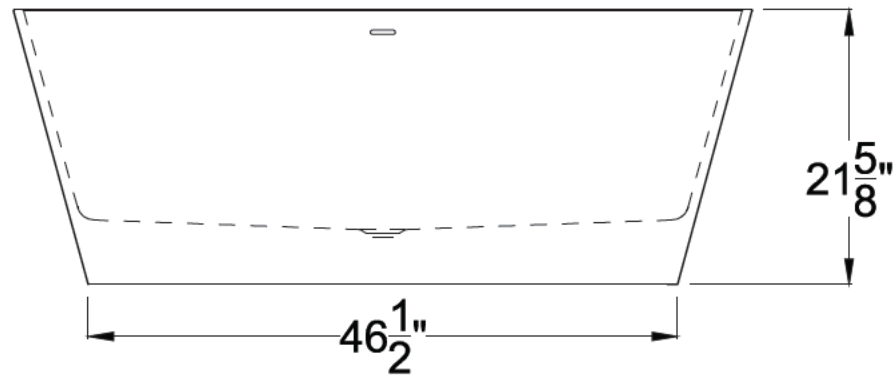

ANZZI™

**CENERE & FOMAIA**  
Freestanding Bathtub  
FT-AZ501 & BS-S03

Dimensions:  
26.4" L x 58.25" W x 21.5" H

Weight: 330 lb.  
Material: ANZZI Stone™ Resin  
Capacity: 82 gal

For more information visit  
[www.ANZZI.com](http://www.ANZZI.com) or call  
**1-844-44-ANZZI**