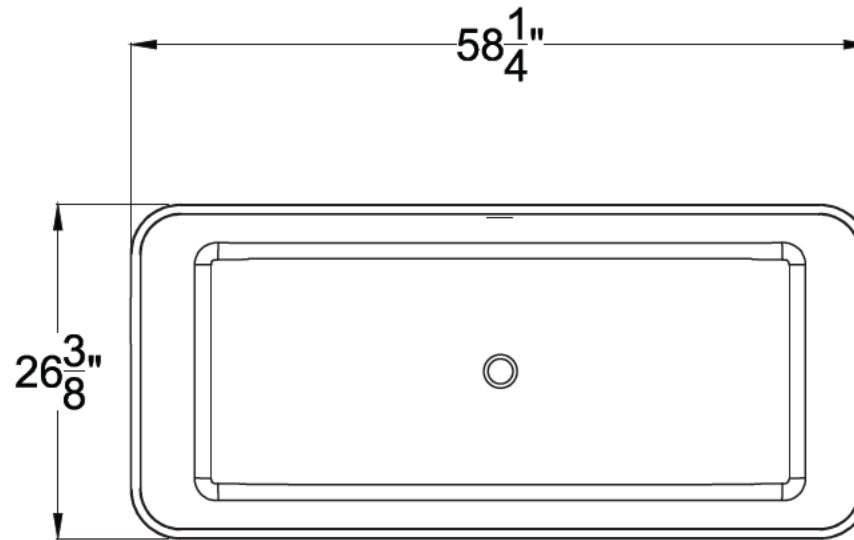

ANZZI™

**CENERE & FOMAIA**  
Freestanding Bathtub  
FT-AZ501 & BS-S03

Dimensions:  
26.4" L x 58.25" W x 21.5" H

Weight: 330 lb.  
Material: ANZZI Stone™ Resin  
Capacity: 82 gal

For more information visit  
[www.ANZZI.com](http://www.ANZZI.com) or call  
**1-844-44-ANZZI**