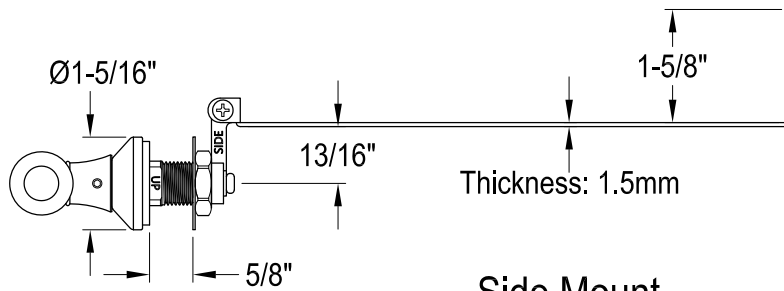

KTBLD1,2,8

Universal Front or Side Mount Toilet Tank Lever

Side Mount

Front Mount