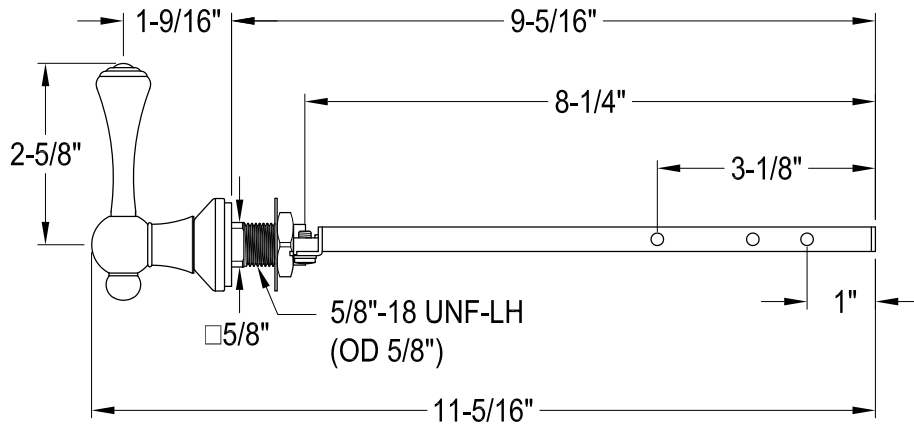

KTBLD1,2,8

Universal Front or Side Mount Toilet Tank Lever

Side Mount

Front Mount