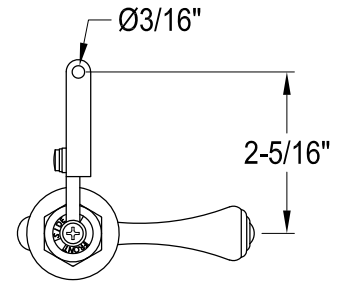

KTBLD1,2,8

Universal Front or Side Mount Toilet Tank Lever

Side Mount

Front Mount