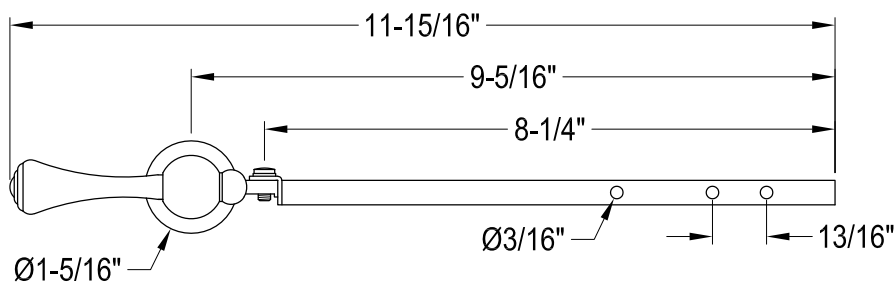

KTBLD1,2,8

Universal Front or Side Mount Toilet Tank Lever

Side Mount

Front Mount