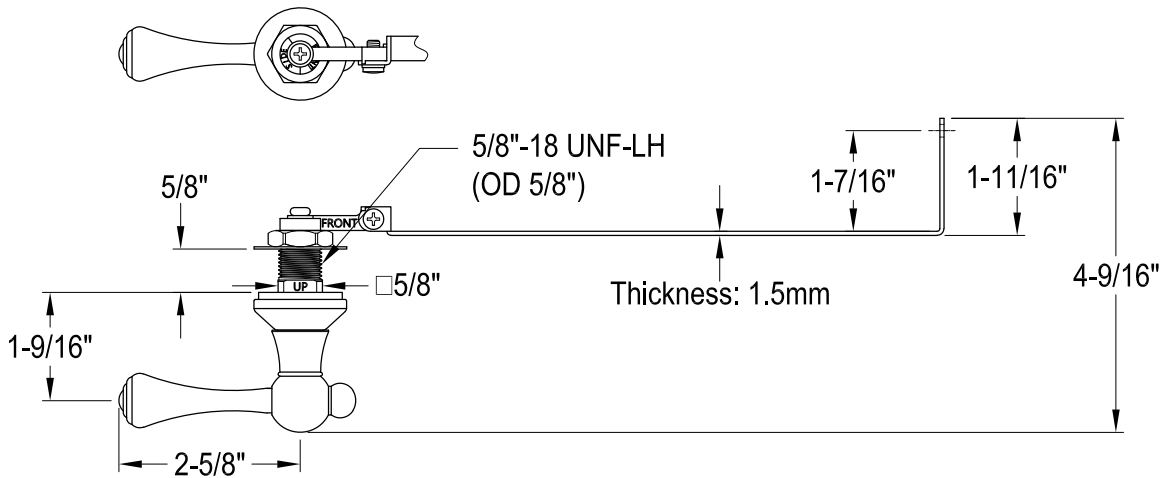

KTBLD1,2,8

Universal Front or Side Mount Toilet Tank Lever

Side Mount

Front Mount