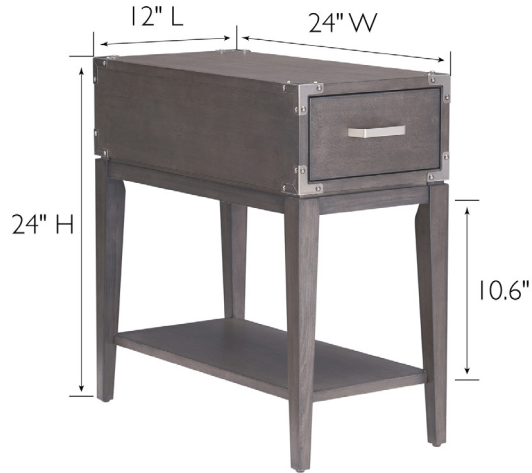

Beckett Side Table with Drawer
Anthracite/Pewter

SPECIFICATIONS

MATERIAL CONSTRUCTION:	Wood	DRAWER DIMENSIONS:	3" H x 8.25" W x 15.75" D
ASSEMBLY REQUIRED:	Yes	DRAWER CONSTRUCTION:	Dove Tail
TOOLS NEEDED FOR ASSEMBLY:	Allen Wrench	DRAWER BOX MATERIAL:	MDF
ASSEMBLED DIMENSIONS:	24" H x 12" L x 24" W	DRAWER FACE MATERIAL:	MDF
ASSEMBLED WEIGHT:	28.6 lbs.		
SHELF CLEARANCE:	10.63"		
SHELF STYLE:	Fixed Shelf		
ADJUSTABLE SHELVES:	No		
TOP MATERIAL:	MDF		
SIDES MATERIAL:	Particle Board		
LEG MATERIAL:	US Poplar		
FINISH TYPE:	Stained		