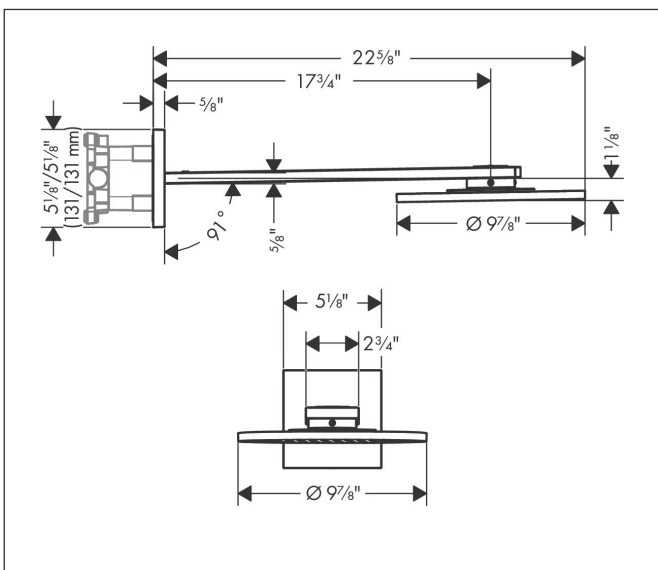

Drawing

Technology

Spray Types