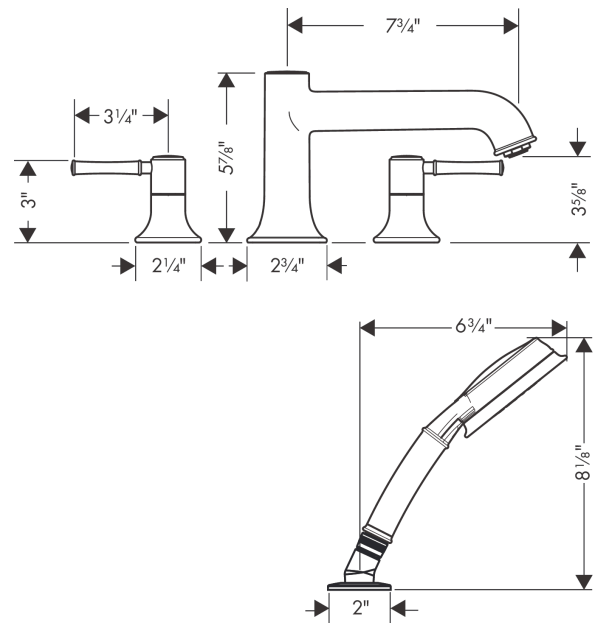

Talis C
4-Hole Roman Tub Set Trim with 1.8 GPM Handshower
 Finishes : **chrome** Part no. : **14315001**

Description

Features

- Flow: 5.15 GPM (19.5 L/Min)
- 90° ceramic valves
- Integrated double backflow prevention

Item details

List Price \$ 776.00

Technology

Compliance

Product image

Scale drawing

Talis C
4-Hole Roman Tub Set Trim with 1.8 GPM Handshower
 Finishes : **chrome** Part no. : **14315001**

Exploded drawing

Year of production: >07/18

Talis C
4-Hole Roman Tub Set Trim with 1.8 GPM Handshower
 Finishes : **chrome** Part no. : **14315001**

Spare parts list

Year of production: >07/18

Pos.	Description	Part no.	Price	PU
1	diverter knob	98607000	-	1
2	hollow set screw M6x6	97660000	-	1
3	aerator M24x1 (25 l/min)	13914000	-	1
4	selector assy	96775000	-	1
5	handle fixing set	98932000	-	1
6	handshower	04753000	-	1
7	filter packing	94246000	-	1
8	set of non return valves DW 15	94074000	-	1
9	escutcheon Ø 52 mm	97159000	-	1
10	shower holder	28071000	-	1
a	O-Ring 14x2,5	98189000	-	1
b	O-Ring 23x2,5	98183000	-	1
c	O-Ring 22x2	98185000	-	1
d	O-ring 9x2,5	98217000	-	1