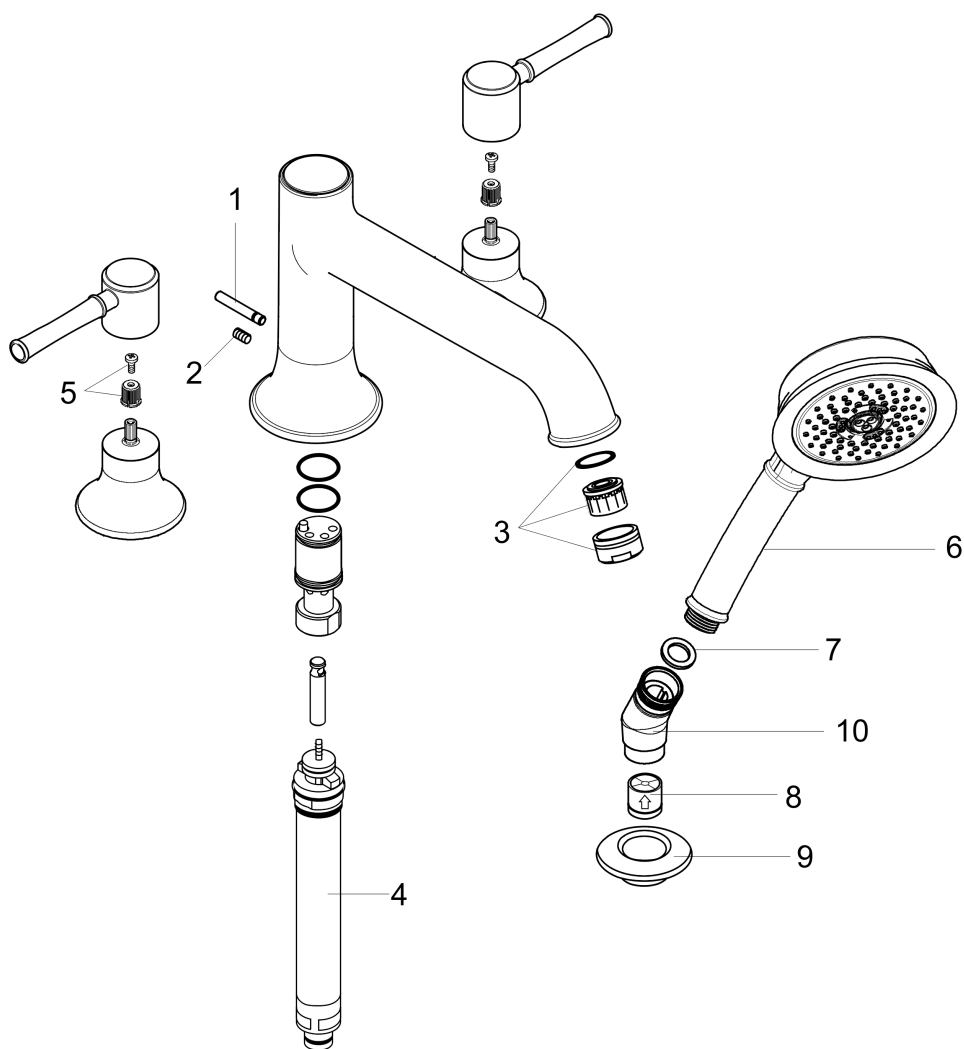

Talis C
4-Hole Roman Tub Set Trim with 1.8 GPM Handshower
 Finishes : **chrome** Part no. : **14315001**

Description

Features

- Flow: 5.15 GPM (19.5 L/Min)
- 90° ceramic valves
- Integrated double backflow prevention

Item details

List Price \$ 776.00

Technology

Compliance

Product image

Scale drawing

Talis C
4-Hole Roman Tub Set Trim with 1.8 GPM Handshower
 Finishes : **chrome** Part no. : **14315001**

Exploded drawing

Year of production: >07/18

Talis C
4-Hole Roman Tub Set Trim with 1.8 GPM Handshower
 Finishes : **chrome** Part no. : **14315001**

Spare parts list

Year of production: >07/18

Pos.	Description	Part no.	Price	PU
1	diverter knob	98607000	-	1
2	hollow set screw M6x6	97660000	-	1
3	aerator M24x1 (25 l/min)	13914000	-	1
4	selector assy	96775000	-	1
5	handle fixing set	98932000	-	1
6	handshower	04753000	-	1
7	filter packing	94246000	-	1
8	set of non return valves DW 15	94074000	-	1
9	escutcheon Ø 52 mm	97159000	-	1
10	shower holder	28071000	-	1
a	O-Ring 14x2,5	98189000	-	1
b	O-Ring 23x2,5	98183000	-	1
c	O-Ring 22x2	98185000	-	1
d	O-ring 9x2,5	98217000	-	1