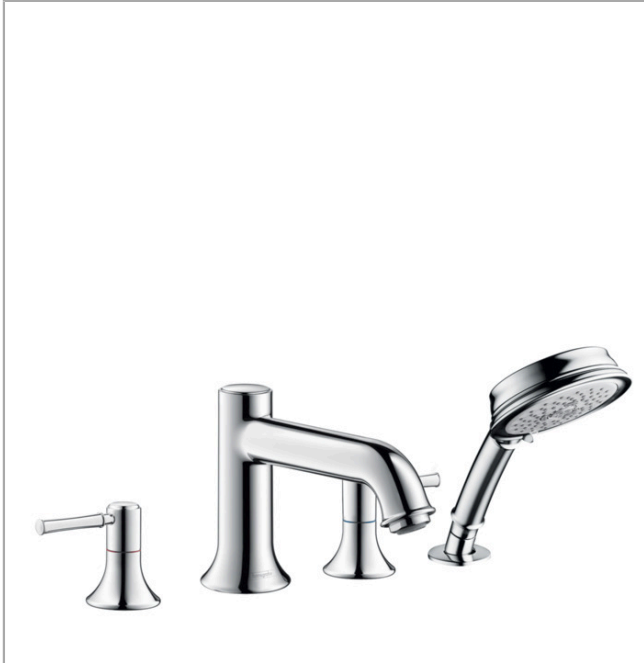

Talis C
4-Hole Roman Tub Set Trim with 1.8 GPM Handshower
 Finishes : **chrome** Part no. : **14315001**

Description

Features

- Flow: 5.15 GPM (19.5 L/Min)
- 90° ceramic valves
- Integrated double backflow prevention

Item details

List Price \$ 776.00

Technology

Compliance

Product image

Scale drawing

Talis C
4-Hole Roman Tub Set Trim with 1.8 GPM Handshower
 Finishes : **chrome** Part no. : **14315001**

Exploded drawing

Year of production: >07/18

Talis C
4-Hole Roman Tub Set Trim with 1.8 GPM Handshower
 Finishes : **chrome** Part no. : **14315001**

Spare parts list

Year of production: >07/18

Pos.	Description	Part no.	Price	PU
1	diverter knob	98607000	-	1
2	hollow set screw M6x6	97660000	-	1
3	aerator M24x1 (25 l/min)	13914000	-	1
4	selector assy	96775000	-	1
5	handle fixing set	98932000	-	1
6	handshower	04753000	-	1
7	filter packing	94246000	-	1
8	set of non return valves DW 15	94074000	-	1
9	escutcheon Ø 52 mm	97159000	-	1
10	shower holder	28071000	-	1
a	O-Ring 14x2,5	98189000	-	1
b	O-Ring 23x2,5	98183000	-	1
c	O-Ring 22x2	98185000	-	1
d	O-ring 9x2,5	98217000	-	1